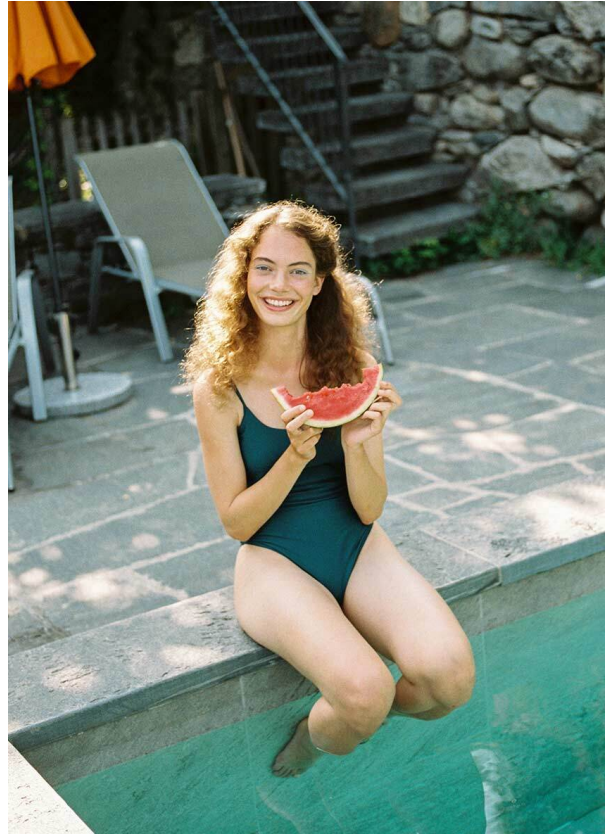

SCOUT

MODEL ● AGENCY

RAHEL B. 20 PLUS

HEIGHT 173 cm BUST/WAIST/HIPS 82/63/91 cm EYES brown green HAIR brown SHOES 39/40 LOCATION Basel (CH)

SCOUT

MODEL ● AGENCY

RAHEL B. 20 PLUS

HEIGHT 173 cm BUST/WAIST/HIPS 82/63/91 cm EYES brown green HAIR brown SHOES 39/40 LOCATION Basel (CH)