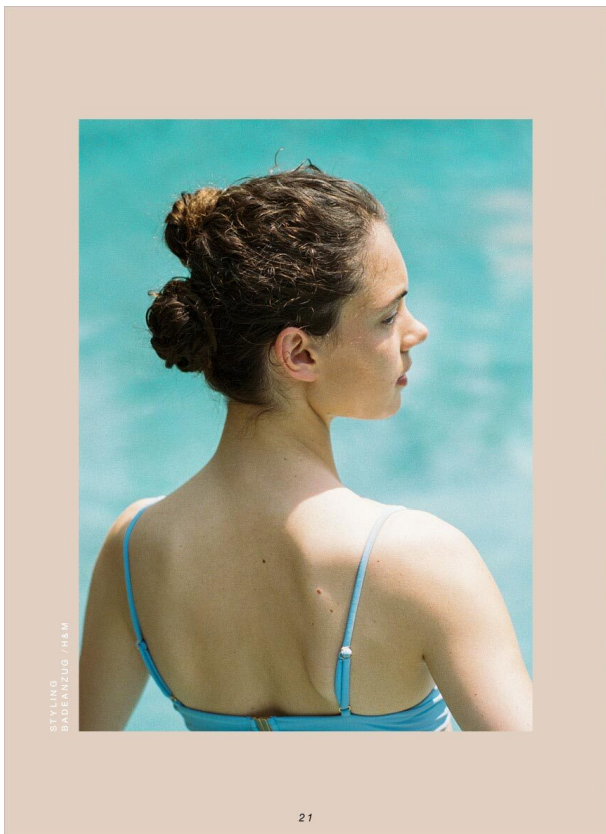

SCOUT

MODEL ● AGENCY

RAHEL B. 20 PLUS

HEIGHT 173 cm BUST/WAIST/HIPS 82/63/91 cm EYES brown green HAIR brown SHOES 39/40 LOCATION Basel (CH)

SCOUT

MODEL ● AGENCY

RAHEL B. 20 PLUS

HEIGHT 173 cm BUST/WAIST/HIPS 82/63/91 cm EYES brown green HAIR brown SHOES 39/40 LOCATION Basel (CH)