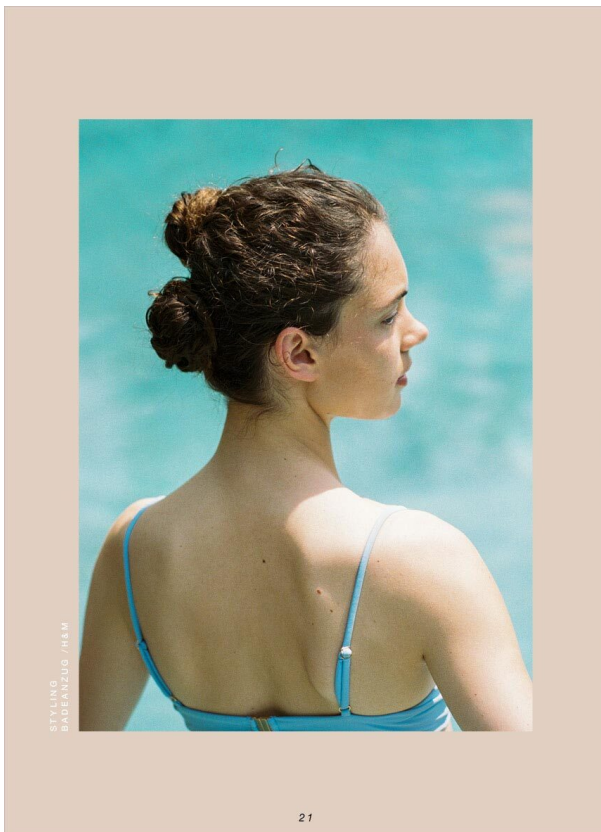

# SCOUT

MODEL ● AGENCY

**RAHEL B.** 20 PLUS

HEIGHT 173 cm BUST/WAIST/HIPS 82/63/91 cm EYES brown green HAIR brown SHOES 39/40 LOCATION Basel (CH)