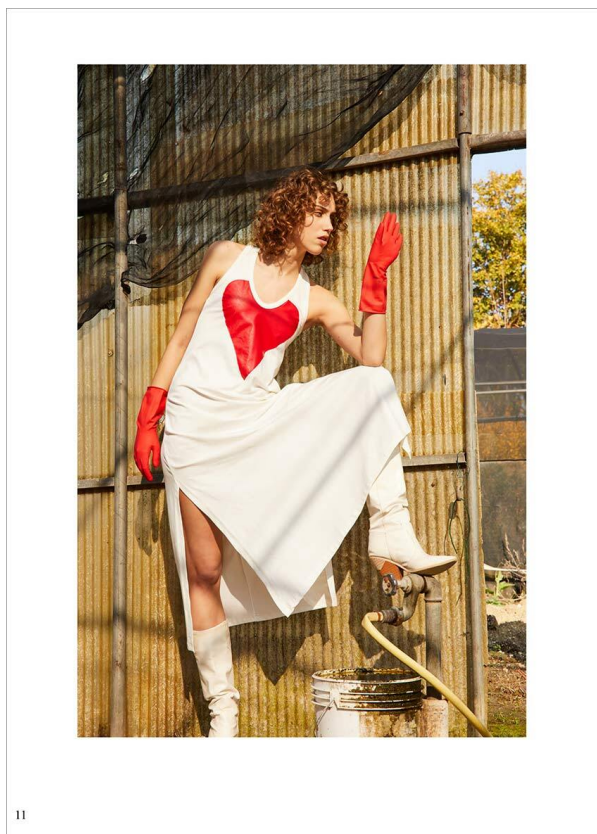

SCOUT

MODEL • AGENCY

PRISCA G. COMMERCIAL

HEIGHT 180 cm BUST/WAIST/HIPS 87/64/93 cm EYES blue HAIR blonde SHOES 41 LOCATION Milan IT

SCOUT

MODEL • AGENCY

PRISCA G. COMMERCIAL

HEIGHT 180 cm BUST/WAIST/HIPS 87/64/93 cm EYES blue HAIR blonde SHOES 41 LOCATION Milan IT

SCOUT

PRISCA G. COMMERCIAL

MODEL • AGENCY

HEIGHT 180 cm BUST/WAIST/HIPS 87/64/93 cm EYES blue HAIR blonde SHOES 41 LOCATION Milan IT

SCOUT

MODEL • AGENCY

PRISCA G. COMMERCIAL

HEIGHT 180 cm BUST/WAIST/HIPS 87/64/93 cm EYES blue HAIR blonde SHOES 41 LOCATION Milan IT