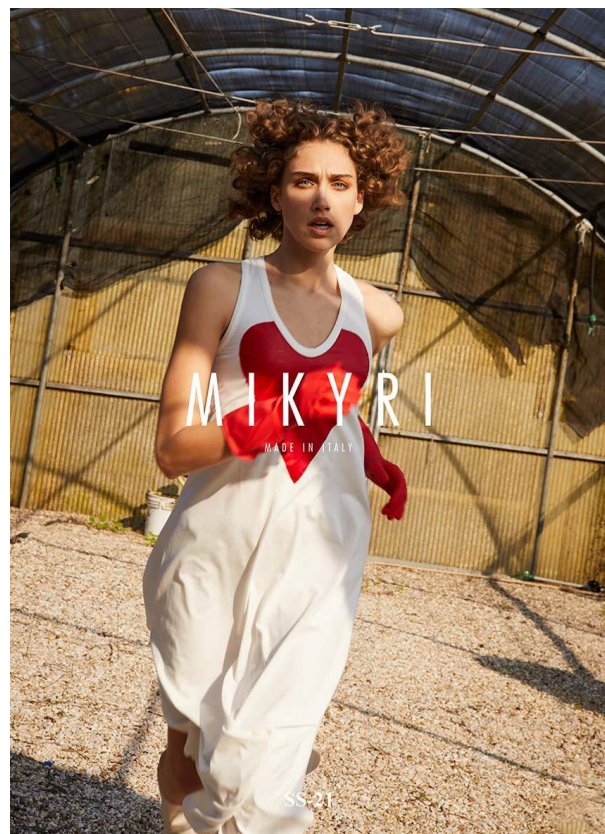

SCOUT

MODEL • AGENCY

PRISCA G. COMMERCIAL

HEIGHT 180 cm BUST/WAIST/HIPS 87/64/93 cm EYES blue HAIR blonde SHOES 41 LOCATION Milan IT

SCOUT

MODEL • AGENCY

PRISCA G. COMMERCIAL

HEIGHT 180 cm BUST/WAIST/HIPS 87/64/93 cm EYES blue HAIR blonde SHOES 41 LOCATION Milan IT

SCOUT

PRISCA G. COMMERCIAL

MODEL • AGENCY

HEIGHT 180 cm BUST/WAIST/HIPS 87/64/93 cm EYES blue HAIR blonde SHOES 41 LOCATION Milan IT

SCOUT

MODEL • AGENCY

PRISCA G. COMMERCIAL

HEIGHT 180 cm BUST/WAIST/HIPS 87/64/93 cm EYES blue HAIR blonde SHOES 41 LOCATION Milan IT