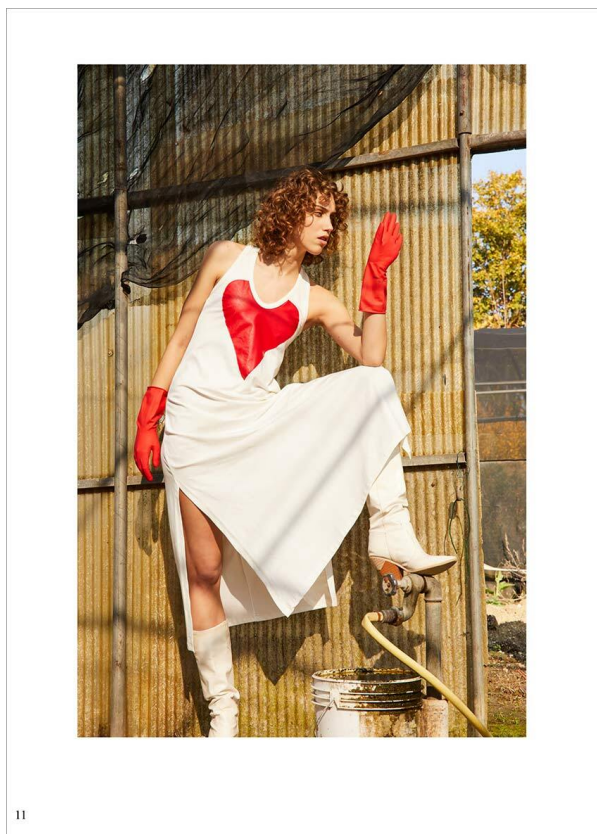

SCOUT

MODEL • AGENCY

PRISCA G. MAIN

HEIGHT 180 cm BUST/WAIST/HIPS 87/64/93 cm EYES blue HAIR blonde SHOES 41 LOCATION Milan

SCOUT

MODEL • AGENCY

PRISCA G. MAIN

HEIGHT 180 cm BUST/WAIST/HIPS 87/64/93 cm EYES blue HAIR blonde SHOES 41 LOCATION Milan

SCOUT

MODEL • AGENCY

PRISCA G. MAIN

HEIGHT 180 cm BUST/WAIST/HIPS 87/64/93 cm EYES blue HAIR blonde SHOES 41 LOCATION Milan