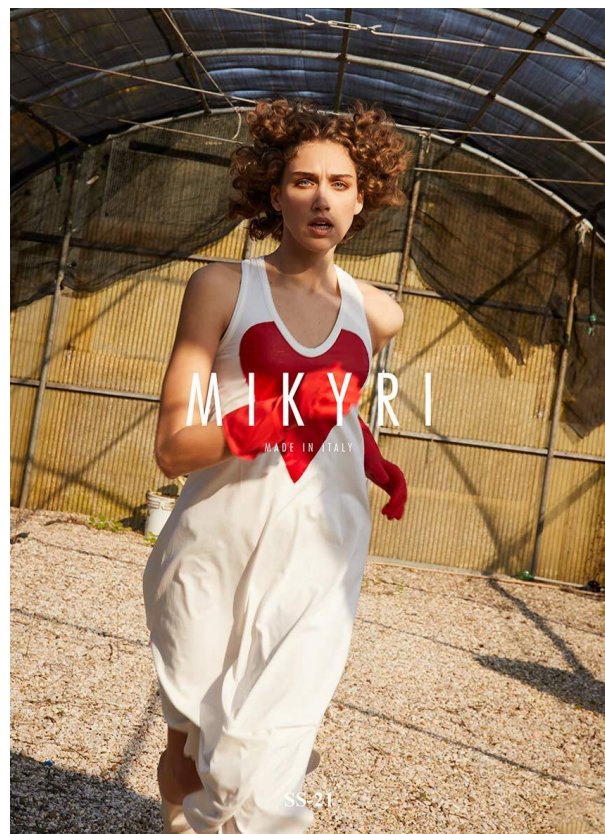

SCOUT

MODEL • AGENCY

PRISCA G. MAIN

HEIGHT 180 cm BUST/WAIST/HIPS 87/64/93 cm EYES blue HAIR blonde SHOES 41 LOCATION Milan

SCOUT

MODEL • AGENCY

PRISCA G. MAIN

HEIGHT 180 cm BUST/WAIST/HIPS 87/64/93 cm EYES blue HAIR blonde SHOES 41 LOCATION Milan

SCOUT

MODEL • AGENCY

PRISCA G. MAIN

HEIGHT 180 cm BUST/WAIST/HIPS 87/64/93 cm EYES blue HAIR blonde SHOES 41 LOCATION Milan