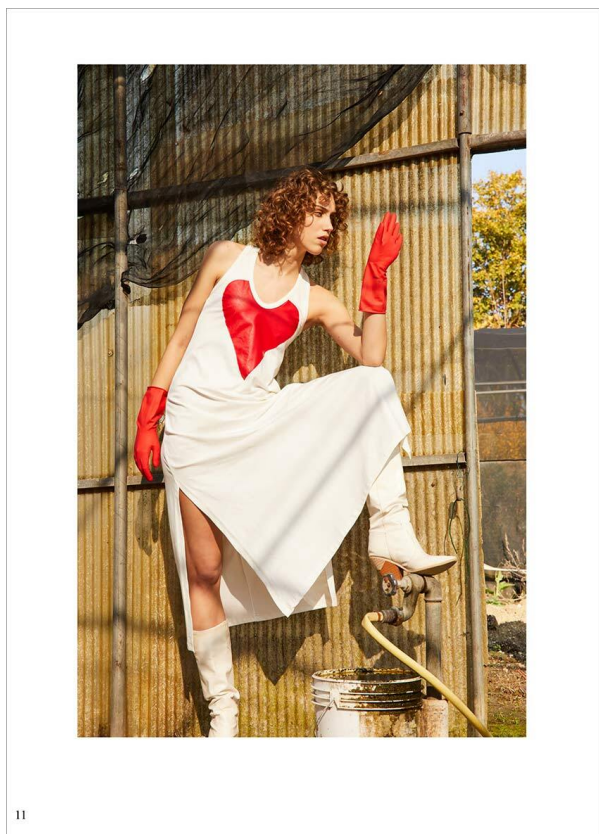

SCOUT

MODEL • AGENCY

PRISCA G. COMMERCIAL

HEIGHT 180 cm BUST/WAIST/HIPS 87/64/93 cm EYES blue HAIR blonde SHOES 41 LOCATION Milan IT

SCOUT

MODEL • AGENCY

PRISCA G. COMMERCIAL

HEIGHT 180 cm BUST/WAIST/HIPS 87/64/93 cm EYES blue HAIR blonde SHOES 41 LOCATION Milan IT

SCOUT

PRISCA G. COMMERCIAL

MODEL • AGENCY

HEIGHT 180 cm BUST/WAIST/HIPS 87/64/93 cm EYES blue HAIR blonde SHOES 41 LOCATION Milan IT

SCOUT

MODEL • AGENCY

PRISCA G. COMMERCIAL

HEIGHT 180 cm BUST/WAIST/HIPS 87/64/93 cm EYES blue HAIR blonde SHOES 41 LOCATION Milan IT