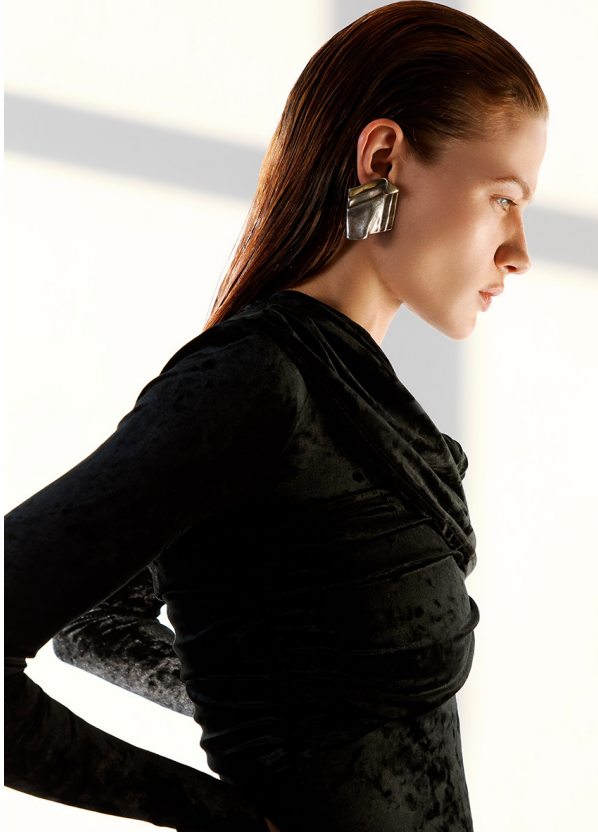

SCOUT

MODEL • AGENCY

POLINA G. 30 PLUS

HEIGHT 176 cm BUST/WAIST/HIPS 86/62/89 cm JEANS 25/34 EYES blue grey HAIR red brown SHOES 40 LOCATION Barcelona ES