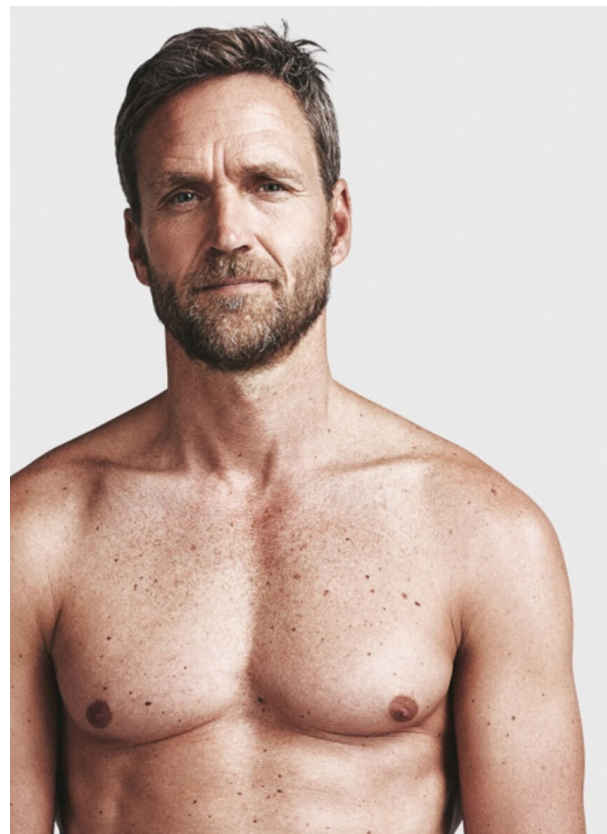

## PIET V. SILVER

HEIGHT 183 cm BUST/WAIST/HIPS 100/84/97 cm EYES blue HAIR salt & pepper SHOES 43 LOCATION Amsterdam NL

# SCOUT

MODEL ● AGENCY

**PIET V.** SILVER

HEIGHT 183 cm BUST/WAIST/HIPS 100/84/97 cm EYES blue HAIR salt & pepper SHOES 43 LOCATION Amsterdam NL

# SCOUT

MODEL • AGENCY

**PIET V.** SILVER

HEIGHT 183 cm BUST/WAIST/HIPS 100/84/97 cm EYES blue HAIR salt & pepper SHOES 43 LOCATION Amsterdam NL