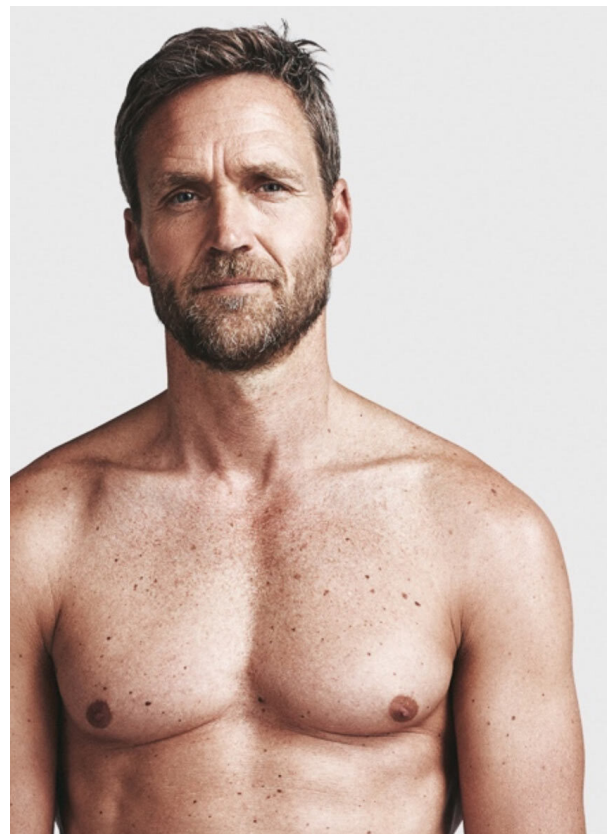

# SCOUT

MODEL ● AGENCY

**PIET V.** SILVER

HEIGHT 183 cm BUST/WAIST/HIPS 100/84/97 cm EYES blue HAIR salt & pepper SHOES 43 LOCATION Amsterdam NL

# SCOUT

**PIET V.** SILVER

MODEL • AGENCY

HEIGHT 183 cm BUST/WAIST/HIPS 100/84/97 cm EYES blue HAIR salt & pepper SHOES 43 LOCATION Amsterdam NL

# SCOUT

MODEL • AGENCY

**PIET V.** SILVER

HEIGHT 183 cm BUST/WAIST/HIPS 100/84/97 cm EYES blue HAIR salt & pepper SHOES 43 LOCATION Amsterdam NL

## PIET V. SILVER

HEIGHT 183 cm BUST/WAIST/HIPS 100/84/97 cm EYES blue HAIR salt & pepper SHOES 43 LOCATION Amsterdam NL