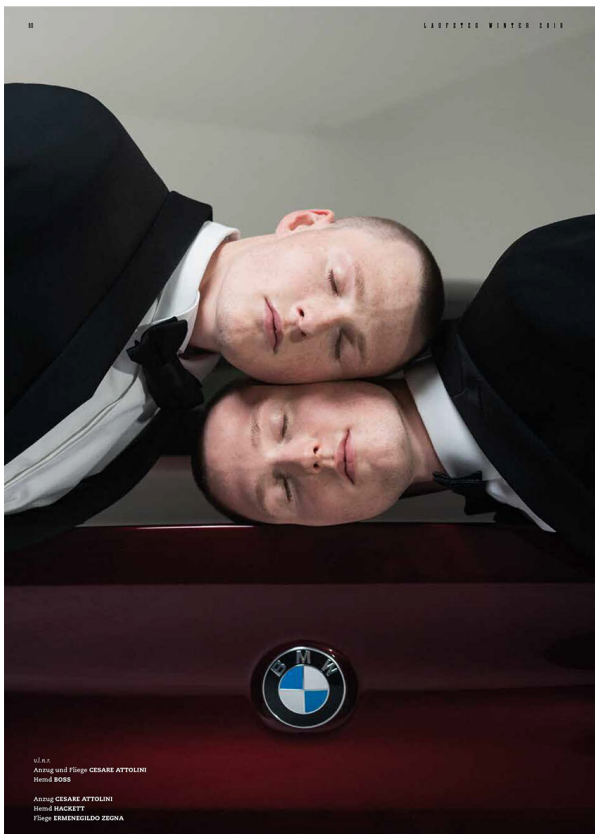

# SCOUT

MODEL ● AGENCY

**PHILIPP RO.** 20 PLUS

HEIGHT 186.5 cm BUST/WAIST/HIPS 94/76/89 cm EYES blue green HAIR dark blonde SHOES 44.5 LOCATION Berlin DE