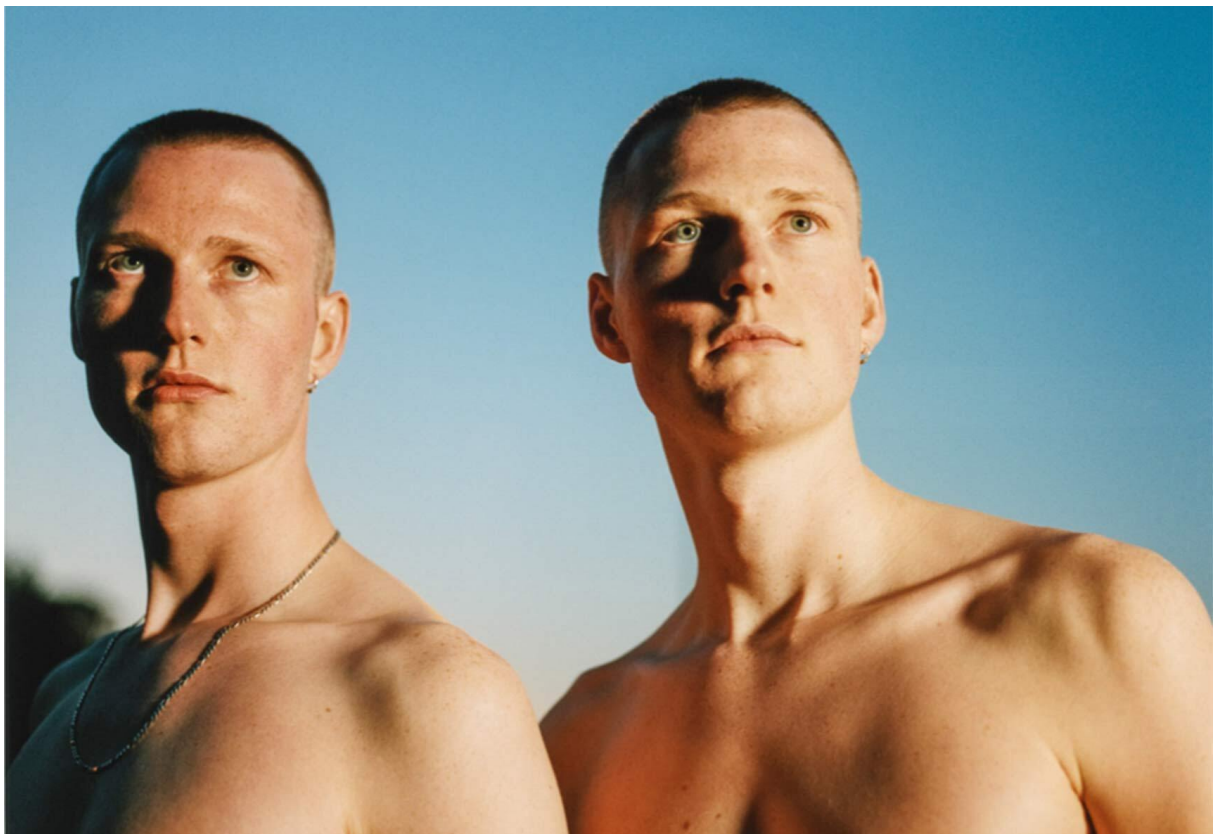

SCOUT

MODEL ● AGENCY

PHILIPP RO. 20 PLUS

HEIGHT 186.5 cm BUST/WAIST/HIPS 94/76/89 cm EYES blue green HAIR dark blonde SHOES 44.5 LOCATION Berlin DE

SCOUT

MODEL ● AGENCY

PHILIPP RO. 20 PLUS

HEIGHT 186.5 cm BUST/WAIST/HIPS 94/76/89 cm EYES blue green HAIR dark blonde SHOES 44.5 LOCATION Berlin DE

SCOUT

MODEL ● AGENCY

PHILIPP RO. 20 PLUS

HEIGHT 186.5 cm BUST/WAIST/HIPS 94/76/89 cm EYES blue green HAIR dark blonde SHOES 44.5 LOCATION Berlin DE

SCOUT

PHILIPP RO. 20 PLUS

MODEL ● AGENCY

HEIGHT 186.5 cm BUST/WAIST/HIPS 94/76/89 cm EYES blue green HAIR dark blonde SHOES 44.5 LOCATION Berlin DE