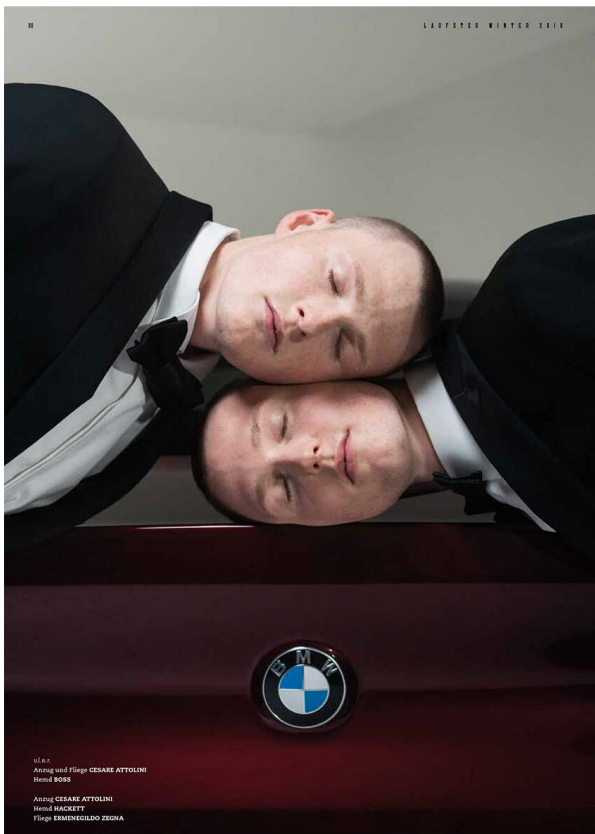

SCOUT

MODEL ● AGENCY

PHILIPP RO. 20 PLUS

HEIGHT 186.5 cm BUST/WAIST/HIPS 94/76/89 cm EYES blue green HAIR dark blonde SHOES 44.5 LOCATION Berlin DE