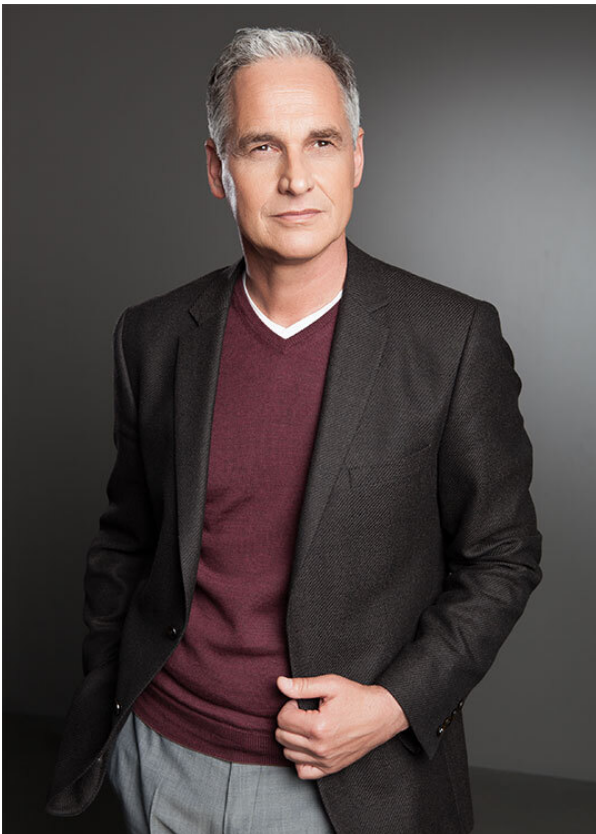

SCOUT

MODEL ● AGENCY

PETER T. SILVER

HEIGHT 184 cm BUST/WAIST 98/82 cm EYES brown HAIR grey SHOES 42 LOCATION Hard AUT

SCOUT

MODEL ● AGENCY

PETER T. SILVER

HEIGHT 184 cm BUST/WAIST 98/82 cm EYES brown HAIR grey SHOES 42 LOCATION Hard AUT