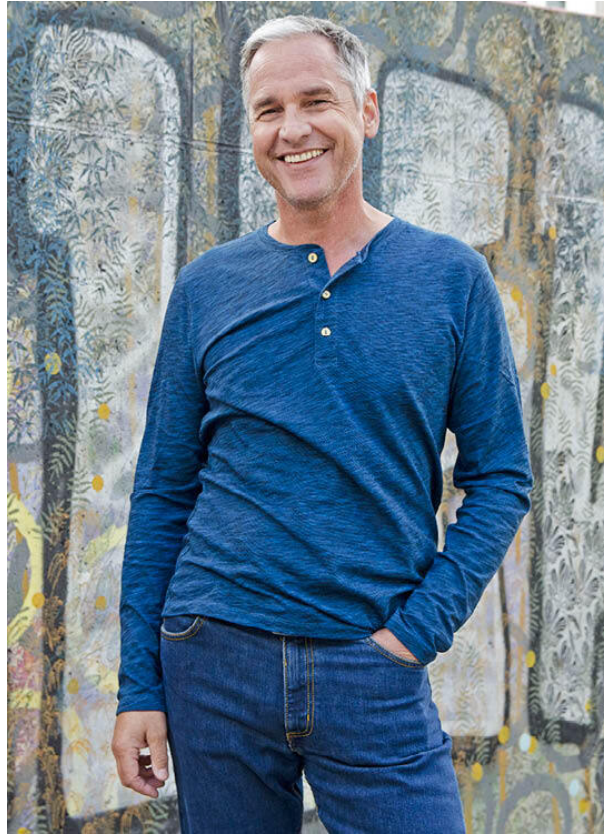

SCOUT

MODEL ● AGENCY

PETER T. SILVER

HEIGHT 184 cm BUST/WAIST 98/82 cm EYES brown HAIR grey SHOES 42 LOCATION Hard AUT

SCOUT

MODEL ● AGENCY

PETER T. SILVER

HEIGHT 184 cm BUST/WAIST 98/82 cm EYES brown HAIR grey SHOES 42 LOCATION Hard AUT