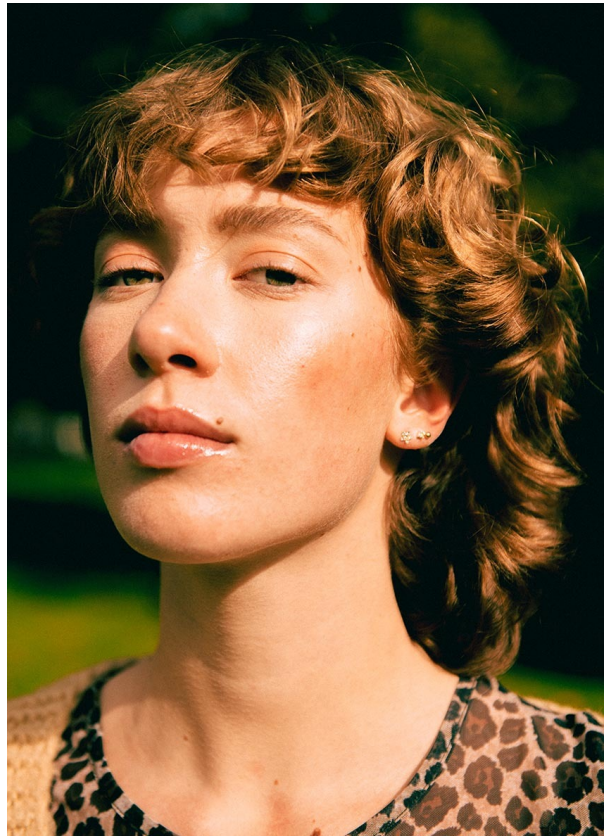

SCOUT

MODEL • AGENCY

PAULINE A. DEVELOPMENT

HEIGHT 173 cm BUST/WAIST/HIPS 82/63/90 cm EYES green HAIR brown SHOES 39 LOCATION Lucerne CH

SCOUT

MODEL • AGENCY

PAULINE A. DEVELOPMENT

HEIGHT 173 cm BUST/WAIST/HIPS 82/63/90 cm EYES green HAIR brown SHOES 39 LOCATION Lucerne CH