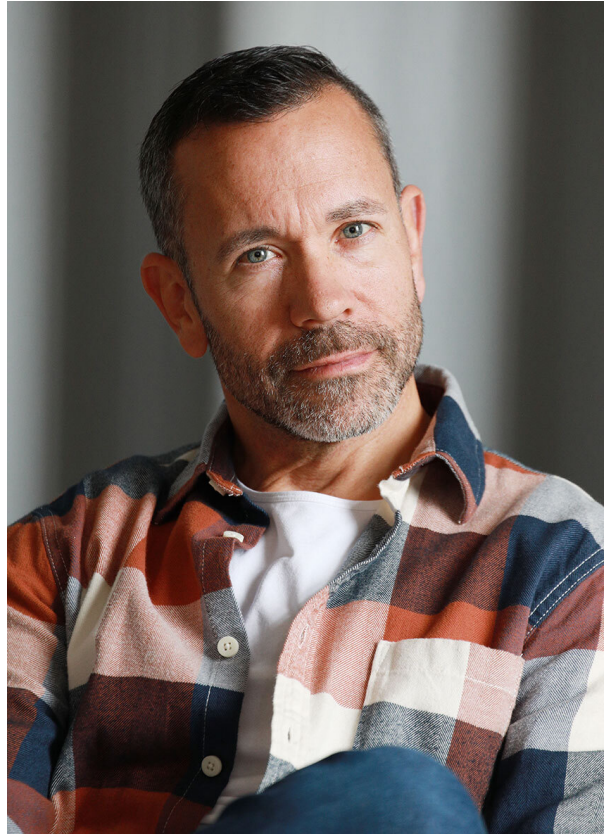

SCOUT

MODEL ● AGENCY

PASCAL P. 40 PLUS

HEIGHT 174 cm BUST/WAIST/HIPS 92/83/96 cm EYES blue grey HAIR black grey SHOES 42/43 LOCATION Schwyz CH

SCOUT

MODEL ● AGENCY

PASCAL P. 40 PLUS

HEIGHT 174 cm BUST/WAIST/HIPS 92/83/96 cm EYES blue grey HAIR black grey SHOES 42/43 LOCATION Schwyz CH

SCOUT

MODEL • AGENCY

PASCAL P. 40 PLUS

HEIGHT 174 cm BUST/WAIST/HIPS 92/83/96 cm EYES blue grey HAIR black grey SHOES 42/43 LOCATION Schwyz CH