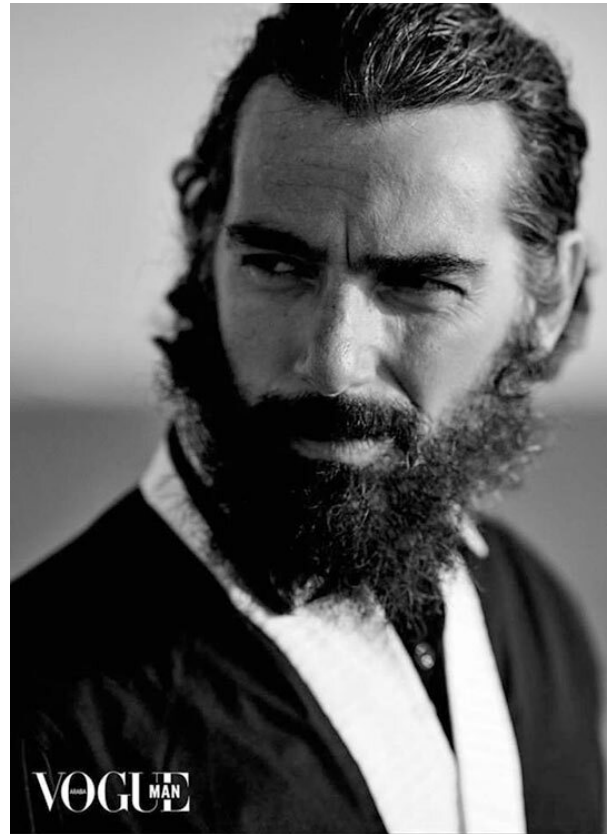

SCOUT

MODEL • AGENCY

PARASKEVAS B. 40 PLUS

HEIGHT 188 cm BUST/WAIST/HIPS 93/82/95 cm EYES brown HAIR dark brown SHOES 45 LOCATION Athens GR

SCOUT

MODEL • AGENCY

PARASKEVAS B. 40 PLUS

HEIGHT 188 cm BUST/WAIST/HIPS 93/82/95 cm EYES brown HAIR dark brown SHOES 45 LOCATION Athens GR

SCOUT

MODEL ● AGENCY

PARASKEVAS B. 40 PLUS

HEIGHT 188 cm BUST/WAIST/HIPS 93/82/95 cm EYES brown HAIR dark brown SHOES 45 LOCATION Athens GR

SCOUT

MODEL ● AGENCY

PARASKEVAS B. 40 PLUS

HEIGHT 188 cm BUST/WAIST/HIPS 93/82/95 cm EYES brown HAIR dark brown SHOES 45 LOCATION Athens GR