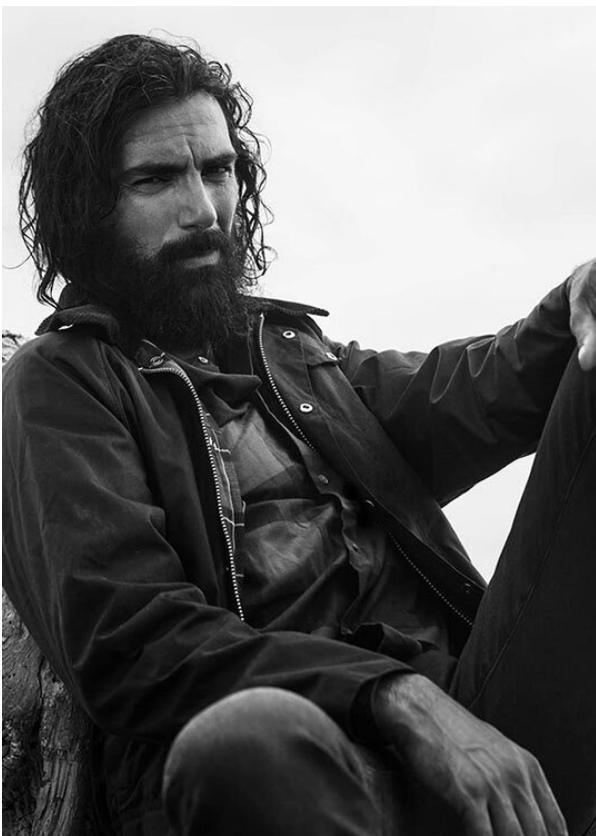

SCOUT

MODEL • AGENCY

PARASKEVAS B. 40 PLUS

HEIGHT 188 cm BUST/WAIST/HIPS 93/82/95 cm EYES brown HAIR dark brown SHOES 45 LOCATION Athens GR