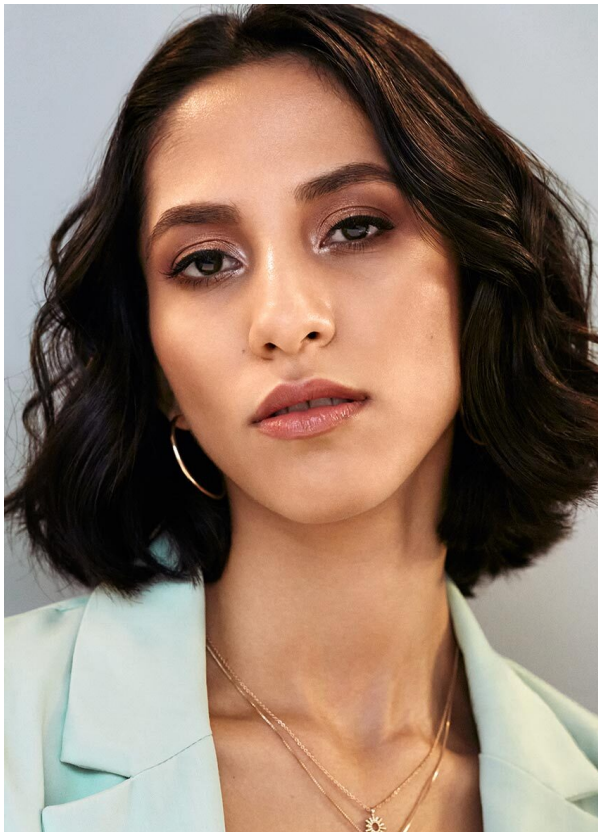

SCOUT

MODEL • AGENCY

OLIVIA R. IN TOWN

HEIGHT 180 cm LINGERIE 70B BUST/WAIST/HIPS 81/62/89 cm SIZE 36 EYES brown HAIR brown SHOES 40 LOCATION Zürich CH

SCOUT

MODEL • AGENCY

OLIVIA R. IN TOWN

HEIGHT 180 cm LINGERIE 70B BUST/WAIST/HIPS 81/62/89 cm SIZE 36 EYES brown HAIR brown SHOES 40 LOCATION Zürich CH