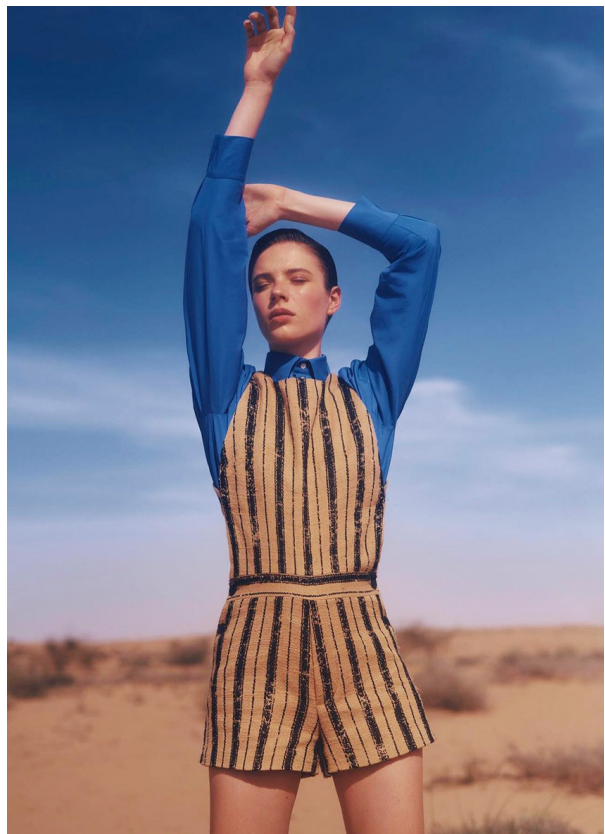

SCOUT

MODEL • AGENCY

OLENA CH. HANDS

HEIGHT 178 cm LINGERIE 80B BUST/WAIST/HIPS 86/64/92 cm JEANS 29/34 EYES light brown HAIR hazel SHOES 41
LOCATION Zurich CH

SCOUT

MODEL • AGENCY

OLENA CH. HANDS

HEIGHT 178 cm LINGERIE 80B BUST/WAIST/HIPS 86/64/92 cm JEANS 29/34 EYES light brown HAIR hazel SHOES 41
LOCATION Zurich CH

Tulle fiammata embroidered dress
By Prada

hetland wool knitwear
raparound stitched miniskirt
radio atin e afflano eather bag
All Prada

SCOUT

MODEL • AGENCY

OLENA CH. HANDS

HEIGHT 178 cm LINGERIE 80B BUST/WAIST/HIPS 86/64/92 cm JEANS 29/34 EYES light brown HAIR hazel SHOES 41
LOCATION Zurich CH