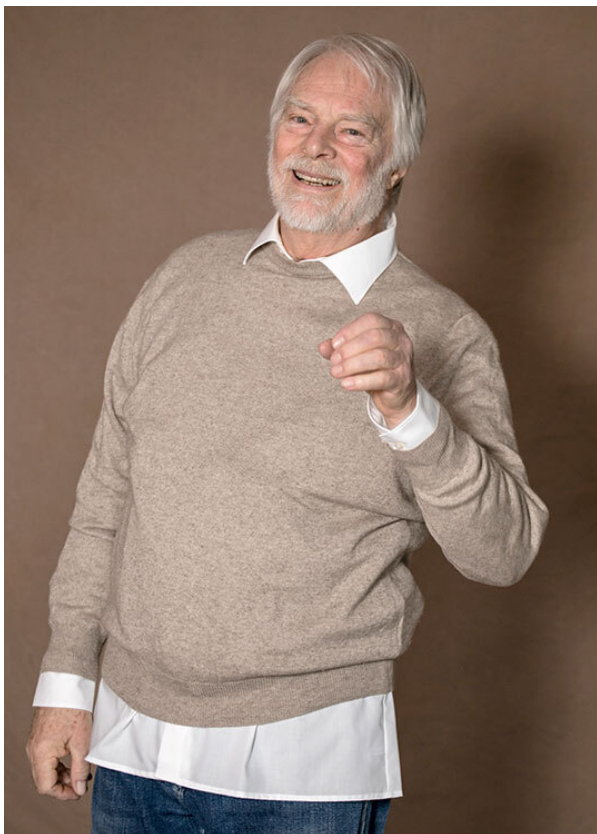

SCOUT

MODEL ● AGENCY

NORBERT G. SILVER

HEIGHT 176 cm BUST/WAIST/HIPS 113/106/107 cm EYES blue HAIR salt & pepper SHOES 45 LOCATION Zürich CH

SCOUT

MODEL ● AGENCY

NORBERT G. SILVER

HEIGHT 176 cm BUST/WAIST/HIPS 113/106/107 cm EYES blue HAIR salt & pepper SHOES 45 LOCATION Zürich CH

SCOUT

MODEL ● AGENCY

NORBERT G. SILVER

HEIGHT 176 cm BUST/WAIST/HIPS 113/106/107 cm EYES blue HAIR salt & pepper SHOES 45 LOCATION Zürich CH