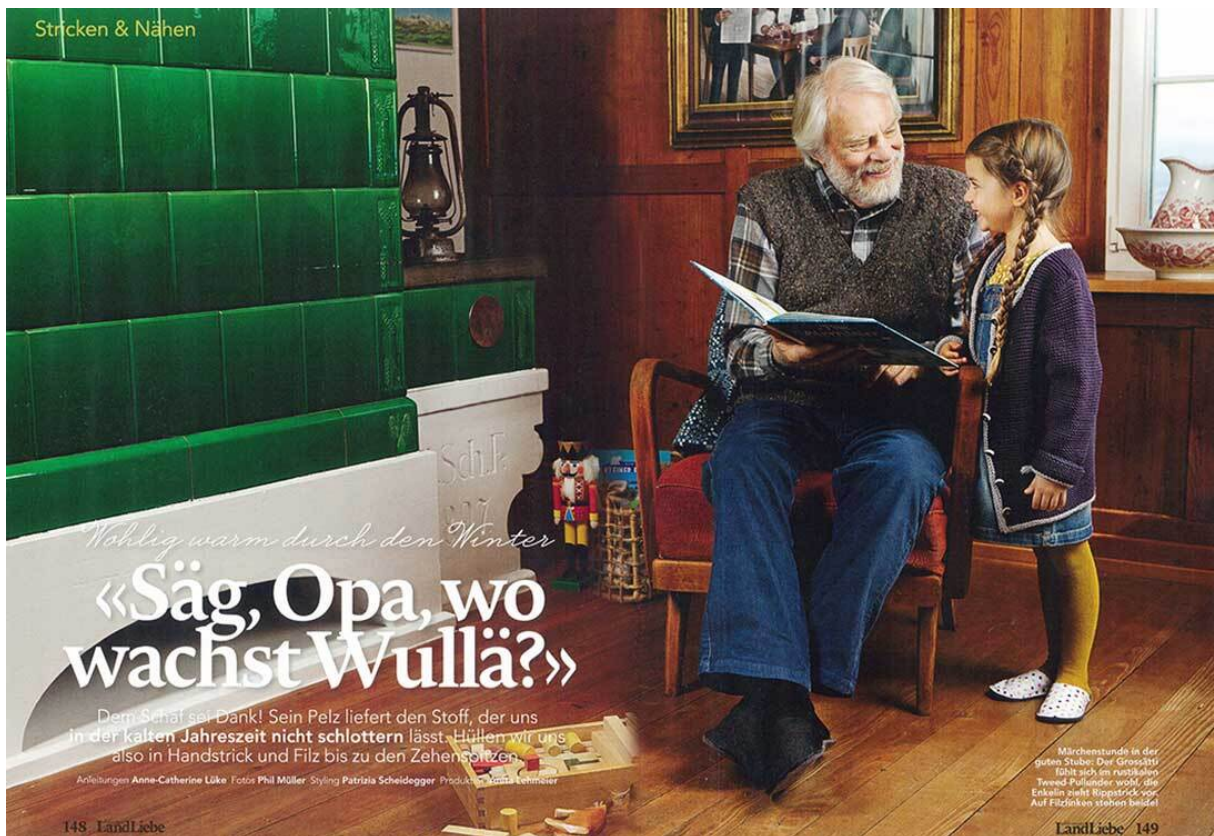

SCOUT

MODEL ● AGENCY

NORBERT G. SILVER

HEIGHT 176 cm BUST/WAIST/HIPS 113/106/107 cm EYES blue HAIR salt & pepper SHOES 45 LOCATION Zürich CH

SCOUT

MODEL ● AGENCY

NORBERT G. SILVER

HEIGHT 176 cm BUST/WAIST/HIPS 113/106/107 cm EYES blue HAIR salt & pepper SHOES 45 LOCATION Zürich CH