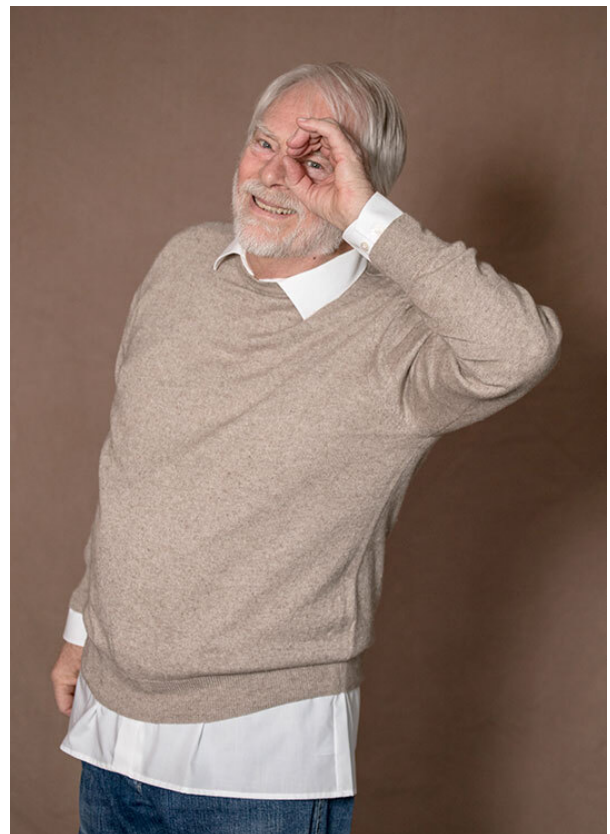

SCOUT

MODEL ● AGENCY

NORBERT G. SILVER

HEIGHT 176 cm BUST/WAIST/HIPS 113/106/107 cm EYES blue HAIR salt & pepper SHOES 45 LOCATION Zürich CH

SCOUT

MODEL ● AGENCY

NORBERT G. SILVER

HEIGHT 176 cm BUST/WAIST/HIPS 113/106/107 cm EYES blue HAIR salt & pepper SHOES 45 LOCATION Zürich CH

SCOUT

MODEL ● AGENCY

NORBERT G. SILVER

HEIGHT 176 cm BUST/WAIST/HIPS 113/106/107 cm EYES blue HAIR salt & pepper SHOES 45 LOCATION Zürich CH