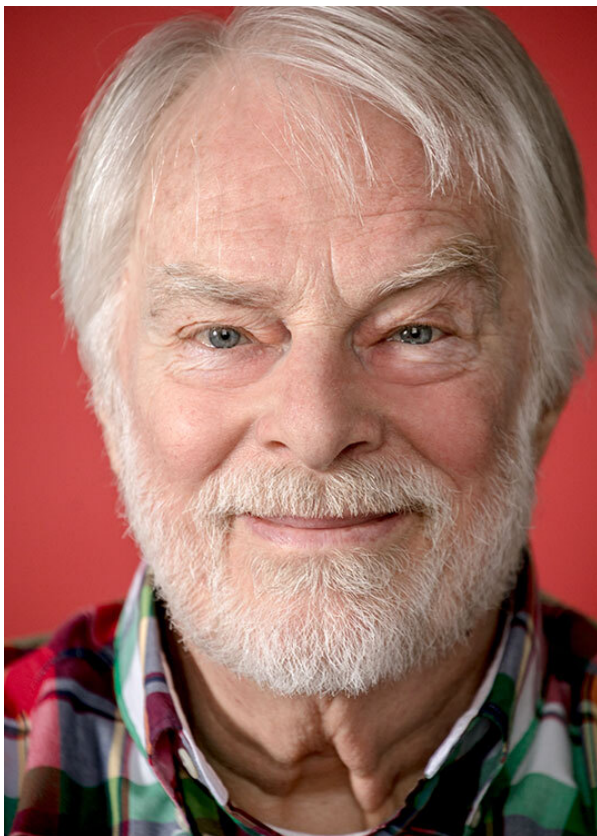

SCOUT

MODEL ● AGENCY

NORBERT G. SILVER

HEIGHT 176 cm BUST/WAIST/HIPS 113/106/107 cm EYES blue HAIR salt & pepper SHOES 45 LOCATION Zürich CH

SCOUT

MODEL ● AGENCY

NORBERT G. SILVER

HEIGHT 176 cm BUST/WAIST/HIPS 113/106/107 cm EYES blue HAIR salt & pepper SHOES 45 LOCATION Zürich CH

SCOUT

MODEL ● AGENCY

NORBERT G. SILVER

HEIGHT 176 cm BUST/WAIST/HIPS 113/106/107 cm EYES blue HAIR salt & pepper SHOES 45 LOCATION Zürich CH