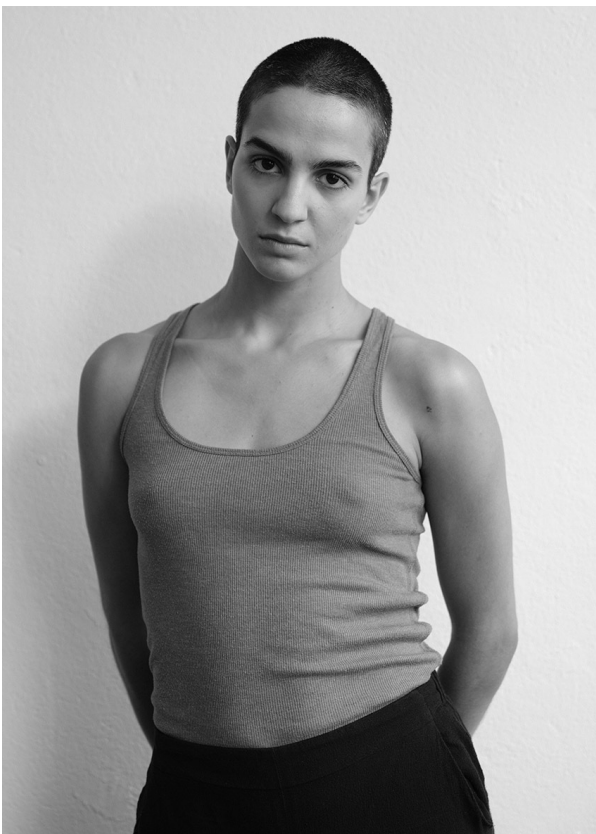

SCOUT

MODEL • AGENCY

NORA V. DEVELOPMENT

HEIGHT 169 cm BUST/WAIST/HIPS 82/69/92 cm JEANS 28/31 EYES brown HAIR brown SHOES 38 LOCATION Zurich CH

SCOUT

MODEL • AGENCY

NORA V. DEVELOPMENT

HEIGHT 169 cm BUST/WAIST/HIPS 82/69/92 cm JEANS 28/31 EYES brown HAIR brown SHOES 38 LOCATION Zurich CH

SCOUT

MODEL • AGENCY

NORA V. DEVELOPMENT

HEIGHT 169 cm BUST/WAIST/HIPS 82/69/92 cm JEANS 28/31 EYES brown HAIR brown SHOES 38 LOCATION Zurich CH