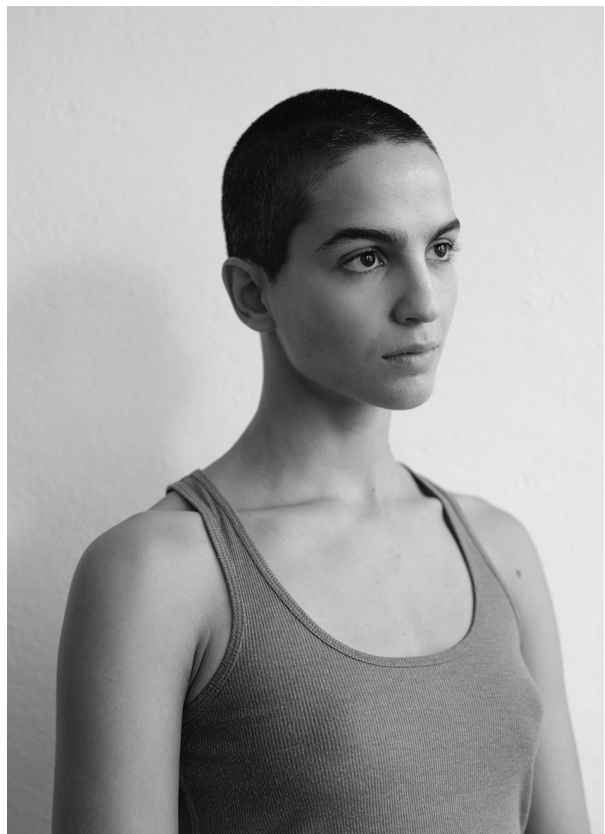

SCOUT

MODEL • AGENCY

NORA V. DEVELOPMENT

HEIGHT 169 cm BUST/WAIST/HIPS 82/69/92 cm JEANS 28/31 EYES brown HAIR brown SHOES 38 LOCATION Zurich CH

SCOUT

MODEL • AGENCY

NORA V. DEVELOPMENT

HEIGHT 169 cm BUST/WAIST/HIPS 82/69/92 cm JEANS 28/31 EYES brown HAIR brown SHOES 38 LOCATION Zurich CH

SCOUT

MODEL • AGENCY

NORA V. DEVELOPMENT

HEIGHT 169 cm BUST/WAIST/HIPS 82/69/92 cm JEANS 28/31 EYES brown HAIR brown SHOES 38 LOCATION Zurich CH