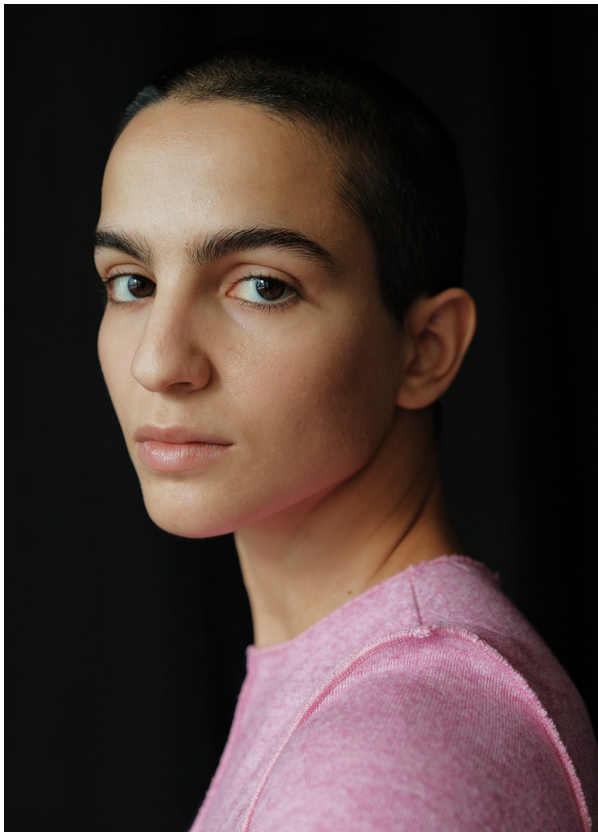

SCOUT

MODEL ● AGENCY

NORA V. 20 PLUS

HEIGHT 169 cm BUST/WAIST/HIPS 82/69/92 cm SIZE 36 JEANS 28/31 EYES brown HAIR brown SHOES 38 LOCATION Zürich CH

SCOUT

MODEL ● AGENCY

NORA V. 20 PLUS

HEIGHT 169 cm BUST/WAIST/HIPS 82/69/92 cm SIZE 36 JEANS 28/31 EYES brown HAIR brown SHOES 38 LOCATION Zürich CH