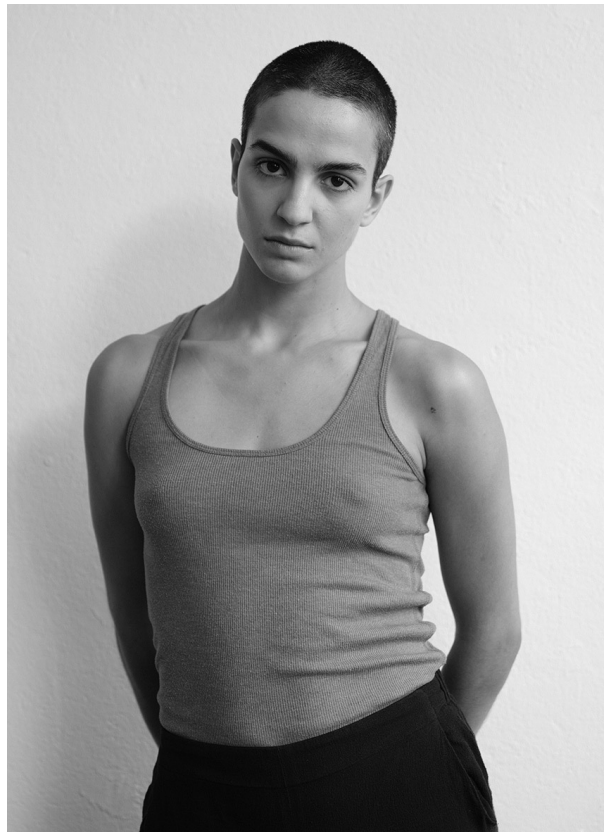

SCOUT

MODEL ● AGENCY

NORA V. 20 PLUS

HEIGHT 169 cm BUST/WAIST/HIPS 82/69/92 cm SIZE 36 JEANS 28/31 EYES brown HAIR brown SHOES 38 LOCATION Zürich CH

SCOUT

MODEL ● AGENCY

NORA V. 20 PLUS

HEIGHT 169 cm BUST/WAIST/HIPS 82/69/92 cm SIZE 36 JEANS 28/31 EYES brown HAIR brown SHOES 38 LOCATION Zürich CH