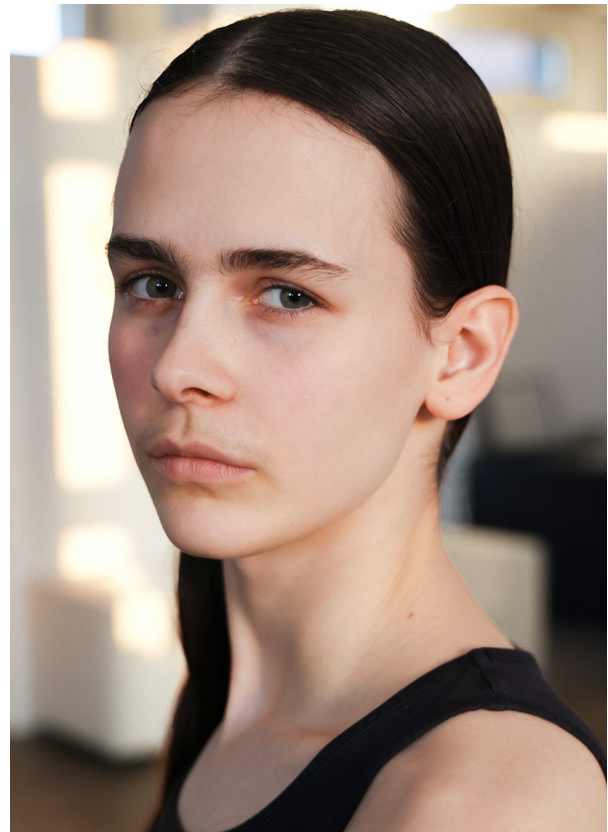

# SCOUT

MODEL • AGENCY

**NORA N.** DEVELOPMENT

HEIGHT 174 cm BUST/WAIST/HIPS 80/62/89 cm JEANS 30/34 EYES dark grey HAIR hazelnut SHOES 39 LOCATION  
Lausanne CH