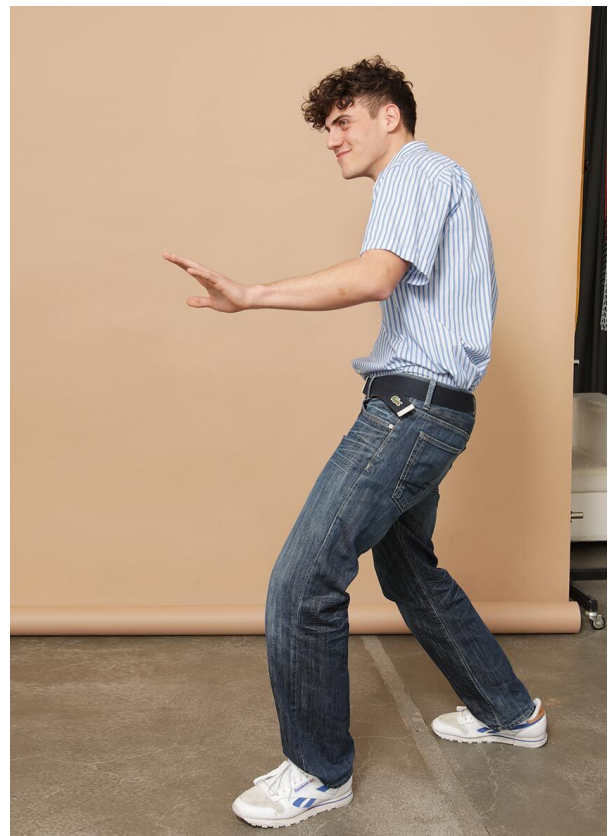

SCOUT

MODEL ● AGENCY

NOAM B. 20 PLUS

HEIGHT 188 cm BUST/WAIST/HIPS 99/81/93 cm EYES brown green HAIR dark brown SHOES 44.5 LOCATION Zürich CH

SCOUT

MODEL ● AGENCY

NOAM B. 20 PLUS

HEIGHT 188 cm BUST/WAIST/HIPS 99/81/93 cm EYES brown green HAIR dark brown SHOES 44.5 LOCATION Zürich CH

SCOUT

MODEL ● AGENCY

NOAM B. 20 PLUS

HEIGHT 188 cm BUST/WAIST/HIPS 99/81/93 cm EYES brown green HAIR dark brown SHOES 44.5 LOCATION Zürich CH

POLAROIDS

SCOUT

MODEL ● AGENCY

NOAM B. 20 PLUS