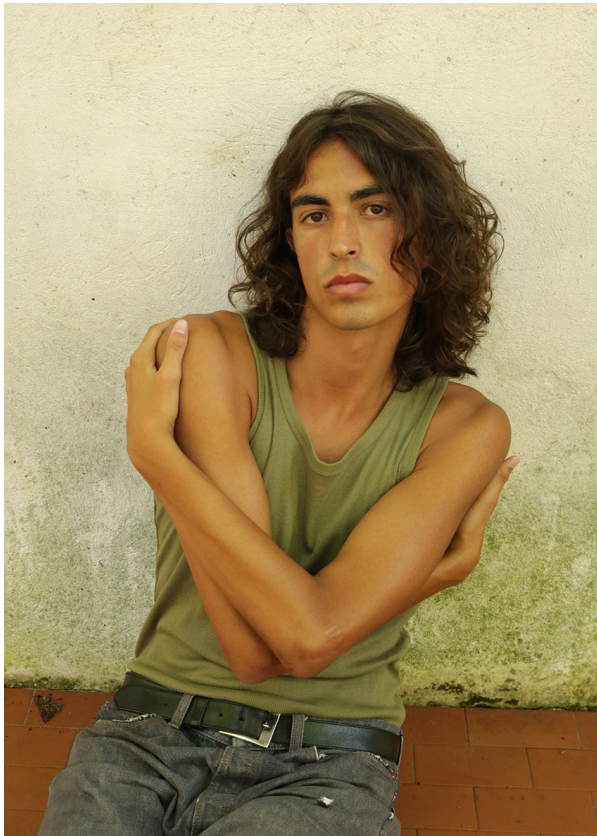

# SCOUT

NINO R. COMMERCIAL

MODEL • AGENCY

HEIGHT 188 cm BUST/WAIST/HIPS 92/71/88 cm EYES brown HAIR brown SHOES 42 LOCATION Marseille FR

# SCOUT

MODEL • AGENCY

**NINO R.** COMMERCIAL

HEIGHT 188 cm BUST/WAIST/HIPS 92/71/88 cm EYES brown HAIR brown SHOES 42 LOCATION Marseille FR