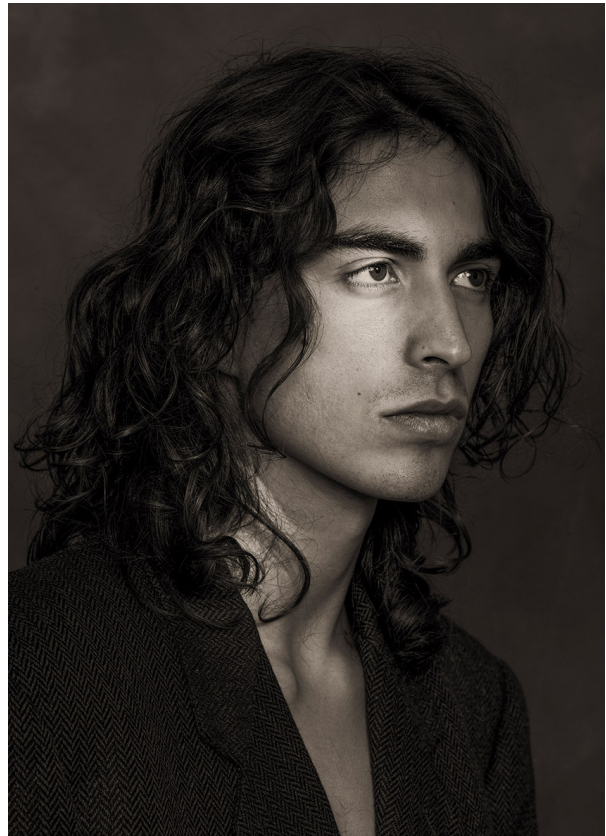

# SCOUT

NINO R. COMMERCIAL

MODEL • AGENCY

HEIGHT 188 cm BUST/WAIST/HIPS 92/71/88 cm EYES brown HAIR brown SHOES 42 LOCATION Marseille FR

# SCOUT

MODEL • AGENCY

**NINO R.** COMMERCIAL

HEIGHT 188 cm BUST/WAIST/HIPS 92/71/88 cm EYES brown HAIR brown SHOES 42 LOCATION Marseille FR