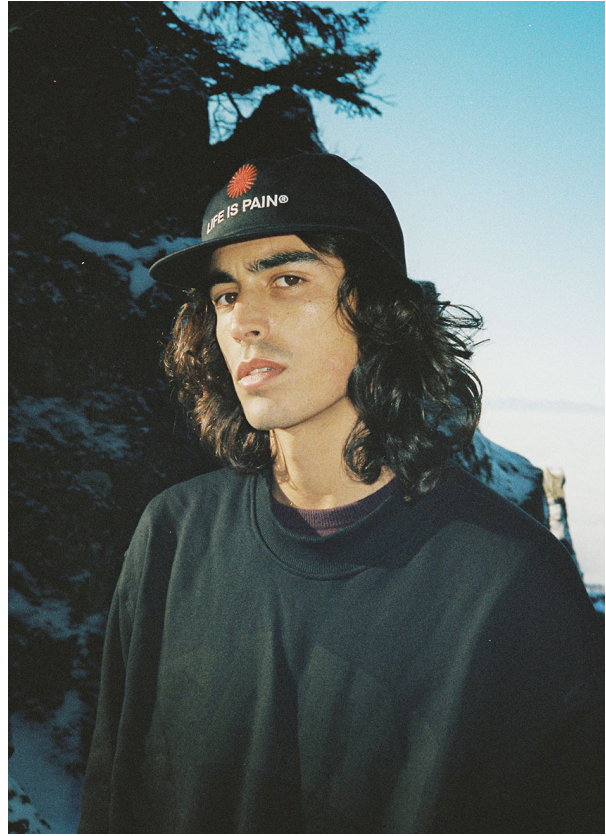

# SCOUT

NINO R. COMMERCIAL

MODEL • AGENCY

HEIGHT 188 cm BUST/WAIST/HIPS 92/71/88 cm EYES brown HAIR brown SHOES 42 LOCATION Marseille FR

# SCOUT

MODEL • AGENCY

**NINO R.** COMMERCIAL

HEIGHT 188 cm BUST/WAIST/HIPS 92/71/88 cm EYES brown HAIR brown SHOES 42 LOCATION Marseille FR