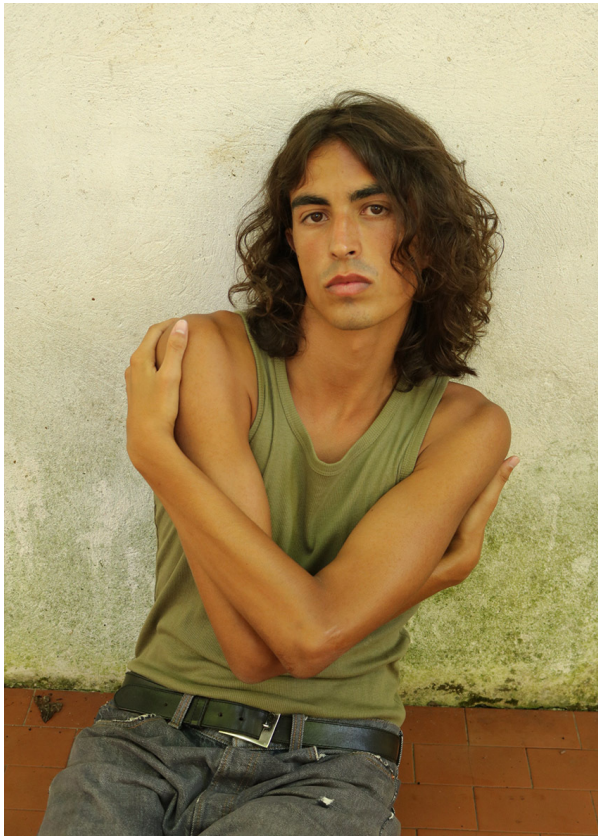

# SCOUT

MODEL • AGENCY

NINO R. COMMERCIAL

HEIGHT 188 cm BUST/WAIST/HIPS 92/71/88 cm EYES brown HAIR brown SHOES 42 LOCATION Marseille FR

# SCOUT

MODEL • AGENCY

**NINO R.** COMMERCIAL

HEIGHT 188 cm BUST/WAIST/HIPS 92/71/88 cm EYES brown HAIR brown SHOES 42 LOCATION Marseille FR