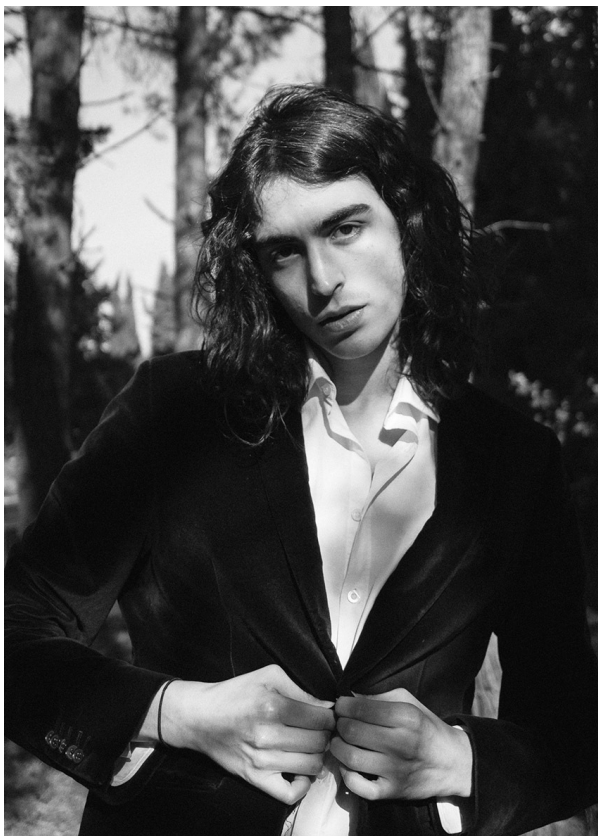

# SCOUT

MODEL • AGENCY

NINO R. COMMERCIAL

HEIGHT 188 cm BUST/WAIST/HIPS 92/71/88 cm EYES brown HAIR brown SHOES 42 LOCATION Marseille FR

# SCOUT

MODEL • AGENCY

**NINO R.** COMMERCIAL

HEIGHT 188 cm BUST/WAIST/HIPS 92/71/88 cm EYES brown HAIR brown SHOES 42 LOCATION Marseille FR