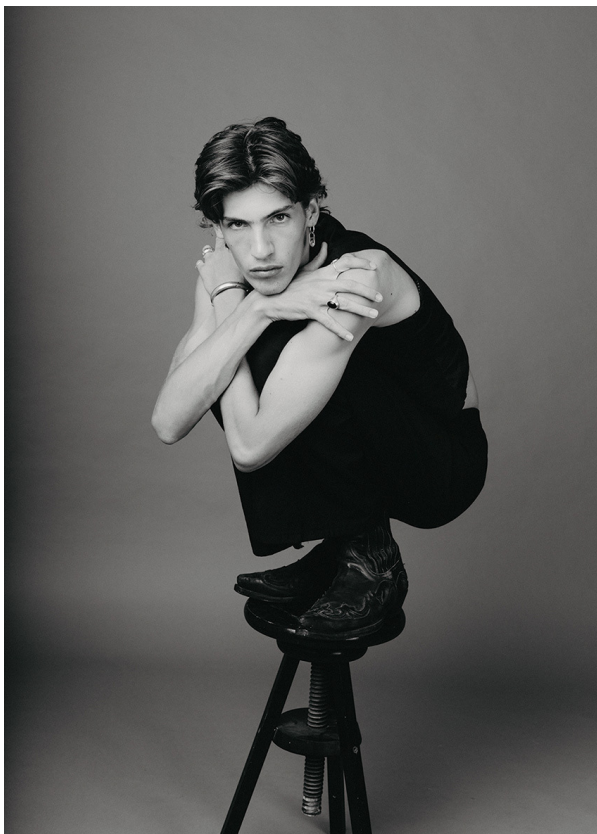

SCOUT

MODEL • AGENCY

NINO G. DEVELOPMENT

HEIGHT 191 cm BUST/WAIST/HIPS 86/73/91 cm EYES blue HAIR brown SHOES 45 LOCATION London GB / Zurich CH

SCOUT

MODEL ● AGENCY

NINO G. DEVELOPMENT

HEIGHT 191 cm BUST/WAIST/HIPS 86/73/91 cm EYES blue HAIR brown SHOES 45 LOCATION London GB / Zurich CH

SCOUT

MODEL • AGENCY

NINO G. DEVELOPMENT

HEIGHT 191 cm BUST/WAIST/HIPS 86/73/91 cm EYES blue HAIR brown SHOES 45 LOCATION London GB / Zurich CH

SCOUT

MODEL • AGENCY

NINO G. DEVELOPMENT

HEIGHT 191 cm BUST/WAIST/HIPS 86/73/91 cm EYES blue HAIR brown SHOES 45 LOCATION London GB / Zurich CH

SCOUT

MODEL • AGENCY

NINO G. DEVELOPMENT

HEIGHT 191 cm BUST/WAIST/HIPS 86/73/91 cm EYES blue HAIR brown SHOES 45 LOCATION London GB / Zurich CH