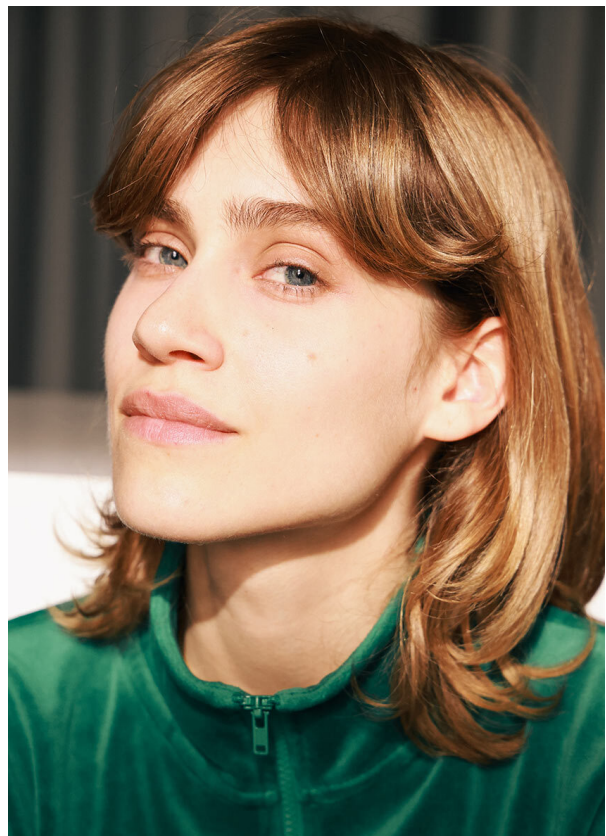

# SCOUT

MODEL ● AGENCY

**NINA O.** 20 PLUS

HEIGHT 156 cm BUST/WAIST/HIPS 75/59/86 cm EYES blue HAIR dark blonde SHOES 36 LOCATION Zürich CH