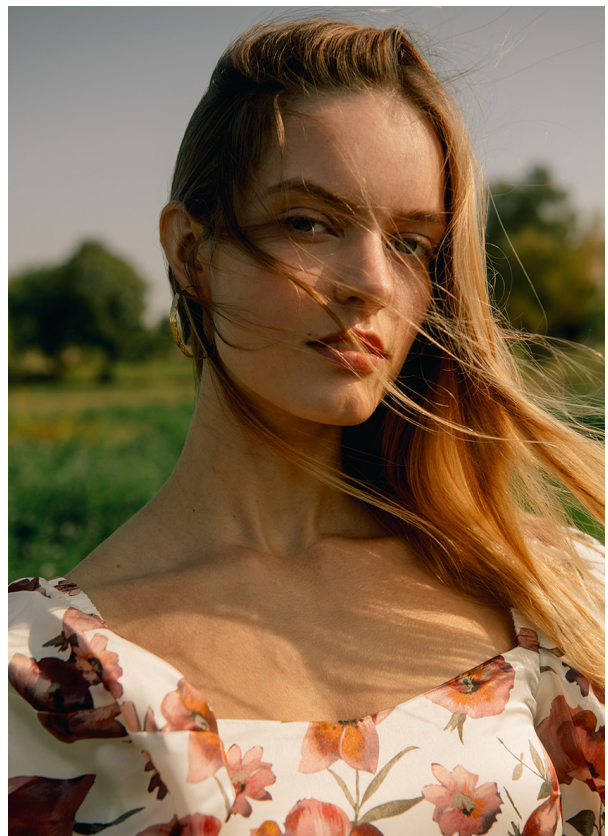

SCOUT

MODEL • AGENCY

NINA B. DEVELOPMENT

HEIGHT 171 cm BUST/WAIST/HIPS 84/64/94 cm EYES blue grey HAIR dark blonde SHOES 39 LOCATION Zurich CH

SCOUT

MODEL • AGENCY

NINA B. DEVELOPMENT

HEIGHT 171 cm BUST/WAIST/HIPS 84/64/94 cm EYES blue grey HAIR dark blonde SHOES 39 LOCATION Zurich CH