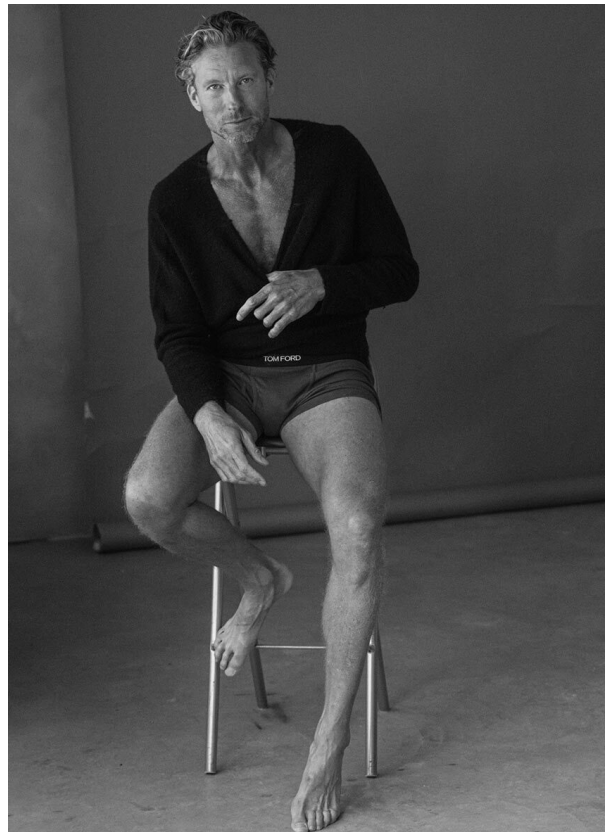

SCOUT

MODEL • AGENCY

NIELS J. 40 PLUS

HEIGHT 187 cm BUST/WAIST/HIPS 100/85/98 cm EYES light blue HAIR dark blonde SHOES 44 LOCATION Amsterdam NL

SCOUT

MODEL • AGENCY

NIELS J. 40 PLUS

HEIGHT 187 cm BUST/WAIST/HIPS 100/85/98 cm EYES light blue HAIR dark blonde SHOES 44 LOCATION Amsterdam NL