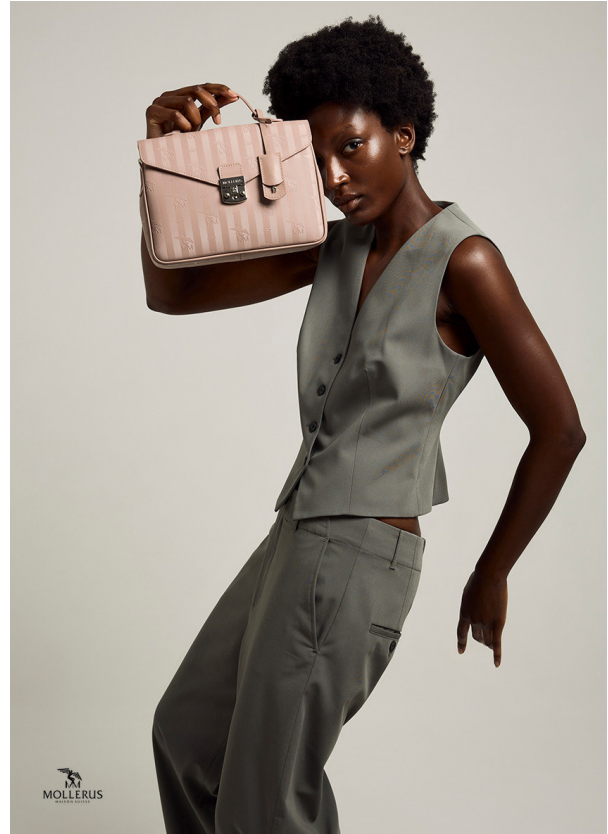

SCOUT

MODEL • AGENCY

NAOMY M. IN TOWN

HEIGHT 176 cm BUST/WAIST/HIPS 79/64/90 cm EYES dark brown HAIR black SHOES 41 LOCATION London

SCOUT

MODEL • AGENCY

NAOMY M. IN TOWN

HEIGHT 176 cm BUST/WAIST/HIPS 79/64/90 cm EYES dark brown HAIR black SHOES 41 LOCATION London