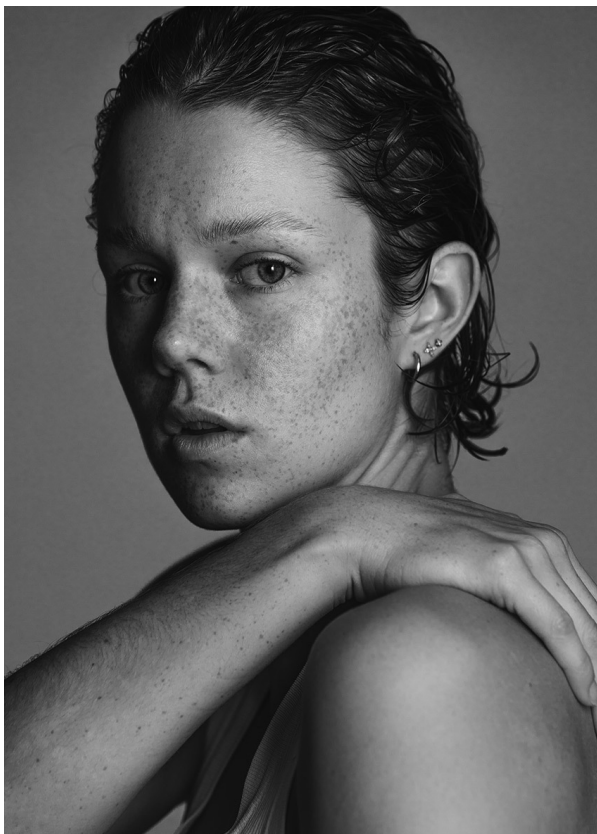

SCOUT

MODEL • AGENCY

NAOMI T. IN TOWN

HEIGHT 176 cm BUST/WAIST/HIPS 84/67/94 cm EYES blue HAIR red SHOES 39 LOCATION Zürich CH

SCOUT

MODEL • AGENCY

NAOMI T. IN TOWN

HEIGHT 176 cm BUST/WAIST/HIPS 84/67/94 cm EYES blue HAIR red SHOES 39 LOCATION Zürich CH