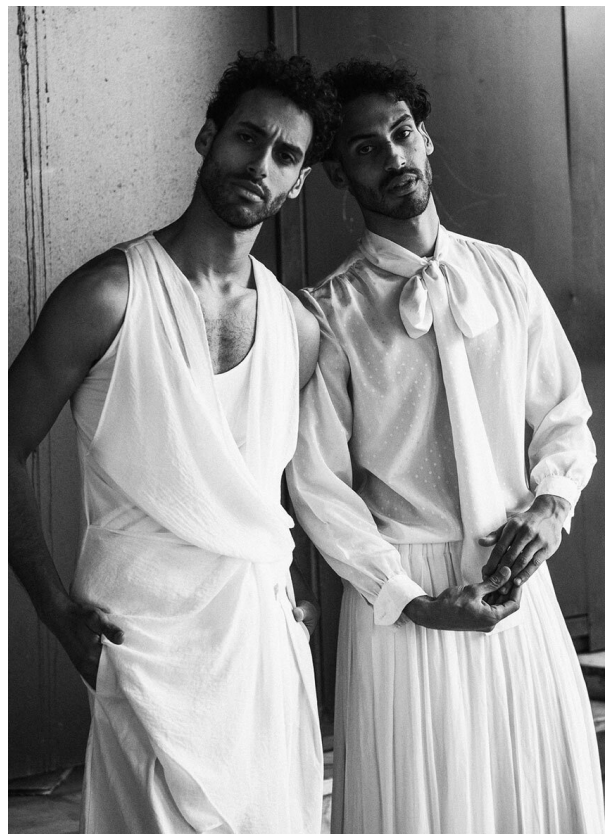

SCOUT

MODEL • AGENCY

NAHIL M. 30 PLUS

HEIGHT 186 cm BUST/WAIST/HIPS 91/76/98 cm EYES hazel HAIR black SHOES 45 LOCATION Paris FR