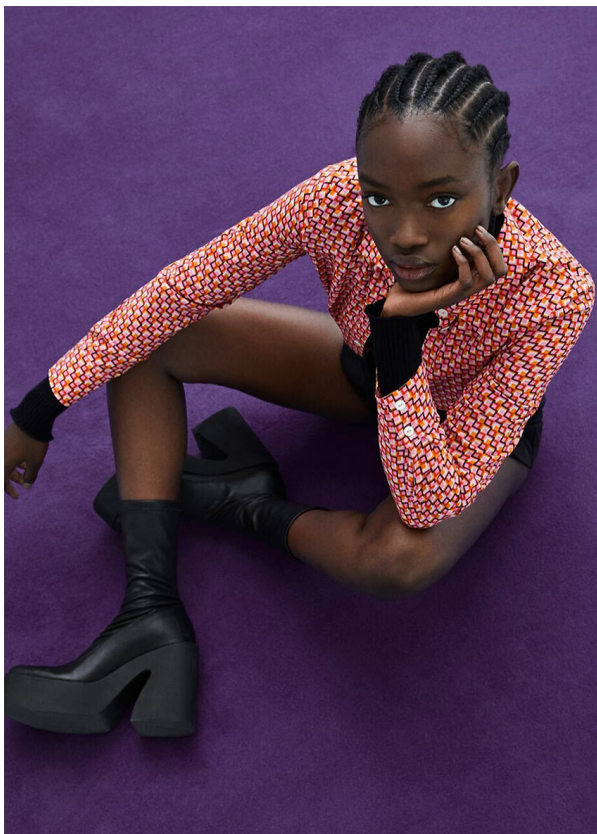

SCOUT

MODEL • AGENCY

MUSU N. ^{MAIN}

HEIGHT 170 cm LINGERIE 75B BUST/WAIST/HIPS 78/64/90 cm SIZE 32 EYES brown HAIR black SHOES 39 LOCATION
Lisbon PT

SCOUT

MODEL • AGENCY

MUSU N. ^{MAIN}

HEIGHT 170 cm LINGERIE 75B BUST/WAIST/HIPS 78/64/90 cm SIZE 32 EYES brown HAIR black SHOES 39 LOCATION
Lisbon PT

SCOUT

MODEL • AGENCY

MUSU N. MAIN

HEIGHT 170 cm LINGERIE 75B BUST/WAIST/HIPS 78/64/90 cm SIZE 32 EYES brown HAIR black SHOES 39 LOCATION
Lisbon PT

SCOUT

MODEL • AGENCY

MUSU N. ^{MAIN}

HEIGHT 170 cm LINGERIE 75B BUST/WAIST/HIPS 78/64/90 cm SIZE 32 EYES brown HAIR black SHOES 39 LOCATION
Lisbon PT