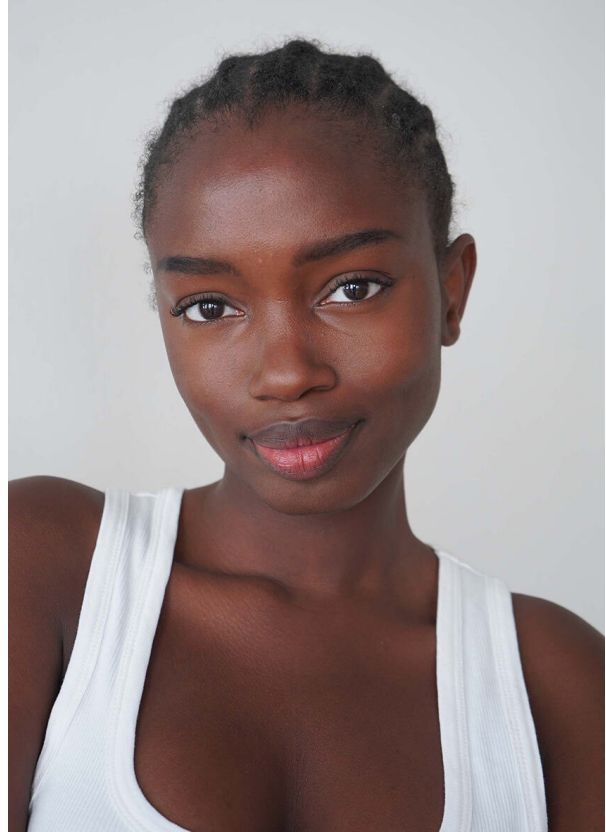

SCOUT

MODEL • AGENCY

MUSU N. INTERNATIONAL

HEIGHT 170 cm LINGERIE 75B BUST/WAIST/HIPS 78/64/90 cm SIZE 32 EYES brown HAIR black SHOES 39 LOCATION
Lisbon PT

SCOUT

MODEL • AGENCY

MUSU N. INTERNATIONAL

HEIGHT 170 cm LINGERIE 75B BUST/WAIST/HIPS 78/64/90 cm SIZE 32 EYES brown HAIR black SHOES 39 LOCATION
Lisbon PT