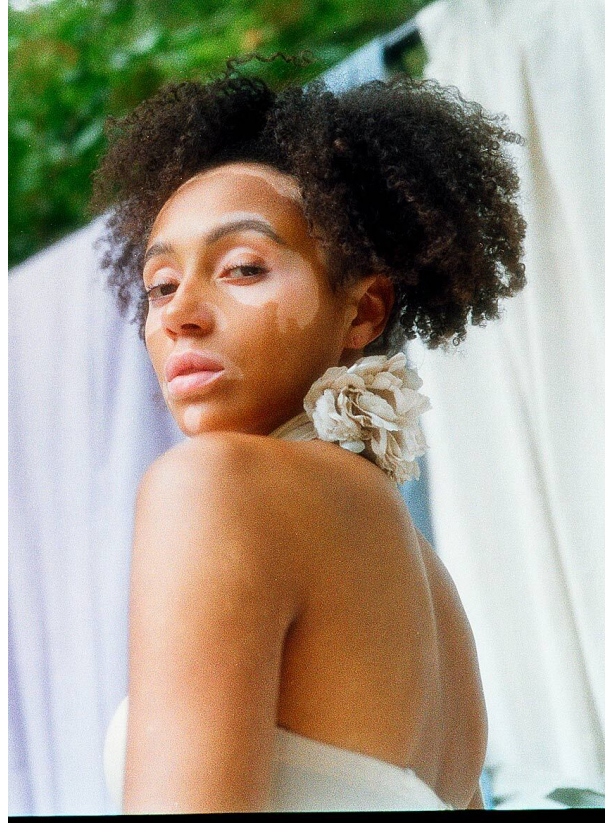

SCOUT

MODEL • AGENCY

MO-YCCIA H. COMMERCIAL

HEIGHT 167 cm BUST/WAIST/HIPS 77/62/90 cm SIZE 34/36 EYES dark brown HAIR dark brown SHOES 38 LOCATION Antwerpen BE

SCOUT

MODEL • AGENCY

MO-YCCIA H. COMMERCIAL

HEIGHT 167 cm BUST/WAIST/HIPS 77/62/90 cm SIZE 34/36 EYES dark brown HAIR dark brown SHOES 38 LOCATION Antwerpen BE

VOGUE

SCOUT

MODEL • AGENCY

MO-YCCIA H. COMMERCIAL

HEIGHT 167 cm BUST/WAIST/HIPS 77/62/90 cm SIZE 34/36 EYES dark brown HAIR dark brown SHOES 38 LOCATION Antwerpen BE

SCOUT

MODEL • AGENCY

MO-YCCIA H. COMMERCIAL

HEIGHT 167 cm BUST/WAIST/HIPS 77/62/90 cm SIZE 34/36 EYES dark brown HAIR dark brown SHOES 38 LOCATION Antwerpen BE

SCOUT

MODEL • AGENCY

MO-YCCIA H. COMMERCIAL

HEIGHT 167 cm BUST/WAIST/HIPS 77/62/90 cm SIZE 34/36 EYES dark brown HAIR dark brown SHOES 38 LOCATION Antwerpen BE