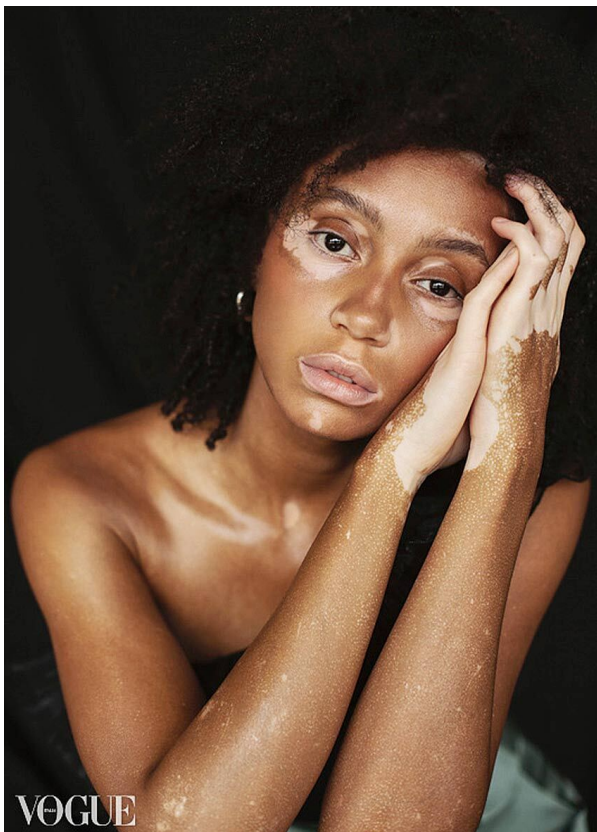

SCOUT

MODEL • AGENCY

MO-YCCIA H. COMMERCIAL

HEIGHT 167 cm BUST/WAIST/HIPS 77/62/90 cm SIZE 34/36 EYES dark brown HAIR dark brown SHOES 38 LOCATION Antwerpen BE

SCOUT

MODEL • AGENCY

MO-YCCIA H. COMMERCIAL

HEIGHT 167 cm BUST/WAIST/HIPS 77/62/90 cm SIZE 34/36 EYES dark brown HAIR dark brown SHOES 38 LOCATION Antwerpen BE

VOGUE

SCOUT

MODEL • AGENCY

MO-YCCIA H. COMMERCIAL

HEIGHT 167 cm BUST/WAIST/HIPS 77/62/90 cm SIZE 34/36 EYES dark brown HAIR dark brown SHOES 38 LOCATION Antwerpen BE

SCOUT

MODEL • AGENCY

MO-YCCIA H. COMMERCIAL

HEIGHT 167 cm BUST/WAIST/HIPS 77/62/90 cm SIZE 34/36 EYES dark brown HAIR dark brown SHOES 38 LOCATION Antwerpen BE

SCOUT

MODEL • AGENCY

MO-YCCIA H. COMMERCIAL

HEIGHT 167 cm BUST/WAIST/HIPS 77/62/90 cm SIZE 34/36 EYES dark brown HAIR dark brown SHOES 38 LOCATION Antwerpen BE