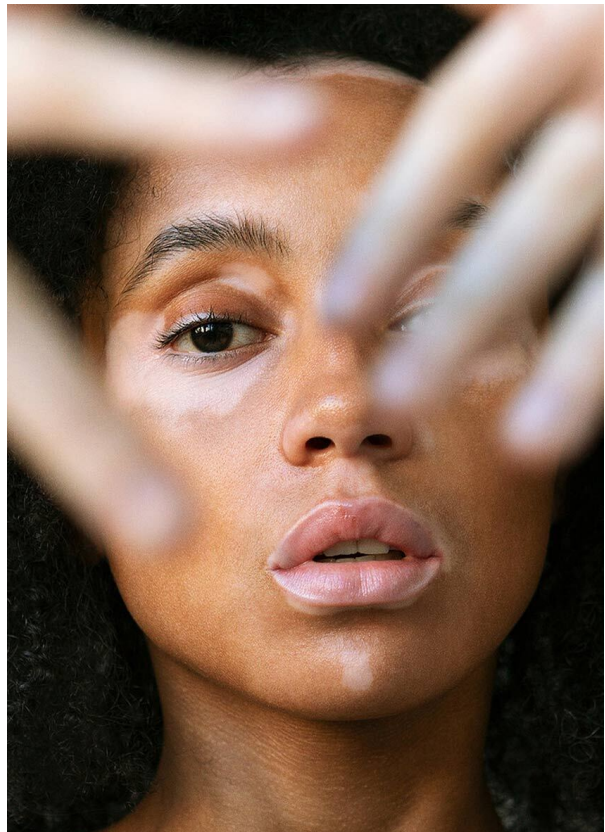

SCOUT

MODEL • AGENCY

MO-YCCIA H. COMMERCIAL

HEIGHT 167 cm BUST/WAIST/HIPS 77/62/90 cm SIZE 34/36 EYES dark brown HAIR dark brown SHOES 38 LOCATION Antwerpen BE

SCOUT

MODEL • AGENCY

MO-YCCIA H. COMMERCIAL

HEIGHT 167 cm BUST/WAIST/HIPS 77/62/90 cm SIZE 34/36 EYES dark brown HAIR dark brown SHOES 38 LOCATION Antwerpen BE

VOGUE

SCOUT

MODEL • AGENCY

MO-YCCIA H. COMMERCIAL

HEIGHT 167 cm BUST/WAIST/HIPS 77/62/90 cm SIZE 34/36 EYES dark brown HAIR dark brown SHOES 38 LOCATION Antwerpen BE

SCOUT

MODEL • AGENCY

MO-YCCIA H. COMMERCIAL