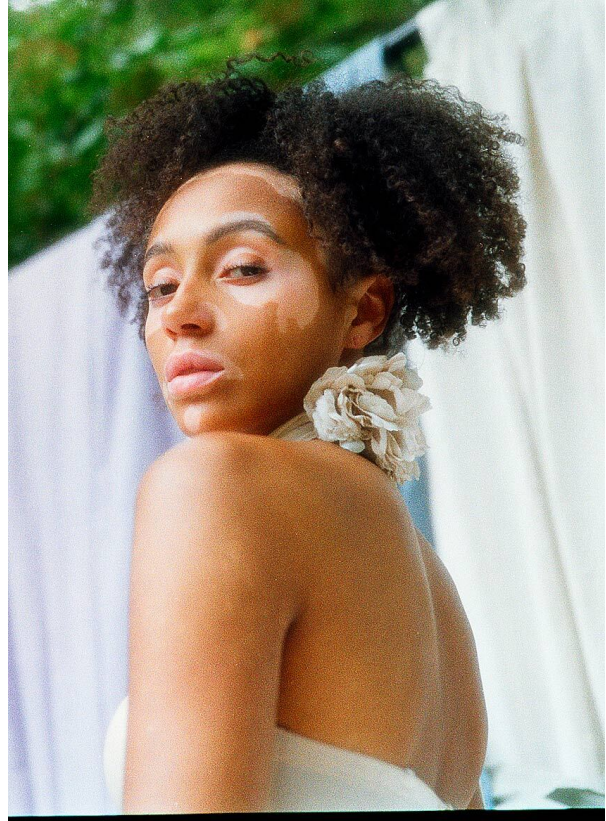

SCOUT

MODEL • AGENCY

MO-YCCIA H. COMMERCIAL

HEIGHT 167 cm BUST/WAIST/HIPS 77/62/90 cm SIZE 34/36 EYES dark brown HAIR dark brown SHOES 38 LOCATION Antwerpen BE

SCOUT

MODEL • AGENCY

MO-YCCIA H. COMMERCIAL

HEIGHT 167 cm BUST/WAIST/HIPS 77/62/90 cm SIZE 34/36 EYES dark brown HAIR dark brown SHOES 38 LOCATION Antwerpen BE

VOGUE

SCOUT

MODEL • AGENCY

MO-YCCIA H. COMMERCIAL

HEIGHT 167 cm BUST/WAIST/HIPS 77/62/90 cm SIZE 34/36 EYES dark brown HAIR dark brown SHOES 38 LOCATION Antwerpen BE

SCOUT

MODEL • AGENCY

MO-YCCIA H. COMMERCIAL

HEIGHT 167 cm BUST/WAIST/HIPS 77/62/90 cm SIZE 34/36 EYES dark brown HAIR dark brown SHOES 38 LOCATION Antwerpen BE

SCOUT

MODEL • AGENCY

MO-YCCIA H. COMMERCIAL

HEIGHT 167 cm BUST/WAIST/HIPS 77/62/90 cm SIZE 34/36 EYES dark brown HAIR dark brown SHOES 38 LOCATION Antwerpen BE