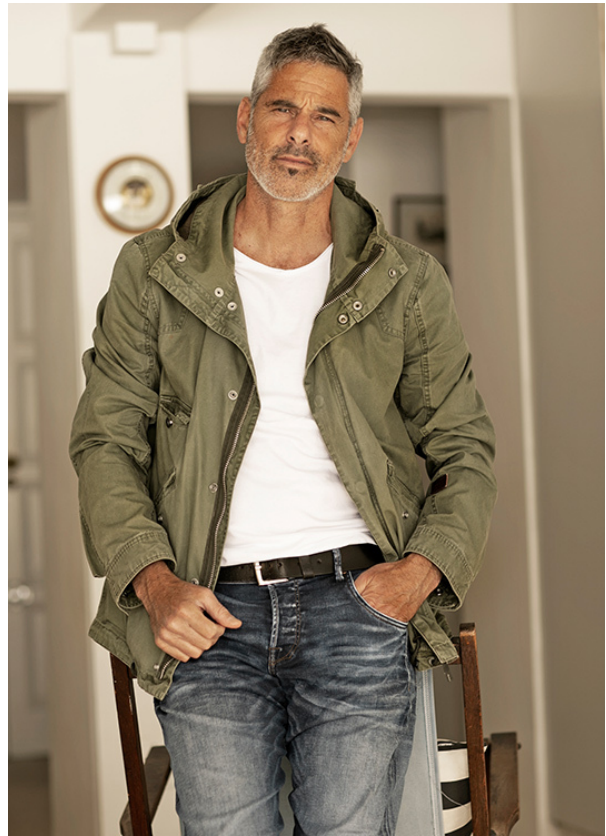

SCOUT

MODEL • AGENCY

MICHAEL P. SILVER

HEIGHT 186 cm BUST/WAIST/HIPS 99/80/98 cm EYES green HAIR salt & pepper SHOES 45 LOCATION Cape Town ZA

SCOUT

MICHAEL P. SILVER

MODEL • AGENCY

HEIGHT 186 cm BUST/WAIST/HIPS 99/80/98 cm EYES green HAIR salt & pepper SHOES 45 LOCATION Cape Town ZA

SCOUT

MODEL ● AGENCY

MICHAEL P. SILVER

HEIGHT 186 cm BUST/WAIST/HIPS 99/80/98 cm EYES green HAIR salt & pepper SHOES 45 LOCATION Cape Town ZA

SCOUT

MODEL ● AGENCY

MICHAEL P. SILVER

HEIGHT 186 cm BUST/WAIST/HIPS 99/80/98 cm EYES green HAIR salt & pepper SHOES 45 LOCATION Cape Town ZA

SCOUT

MODEL • AGENCY

MICHAEL P. SILVER

HEIGHT 186 cm BUST/WAIST/HIPS 99/80/98 cm EYES green HAIR salt & pepper SHOES 45 LOCATION Cape Town ZA