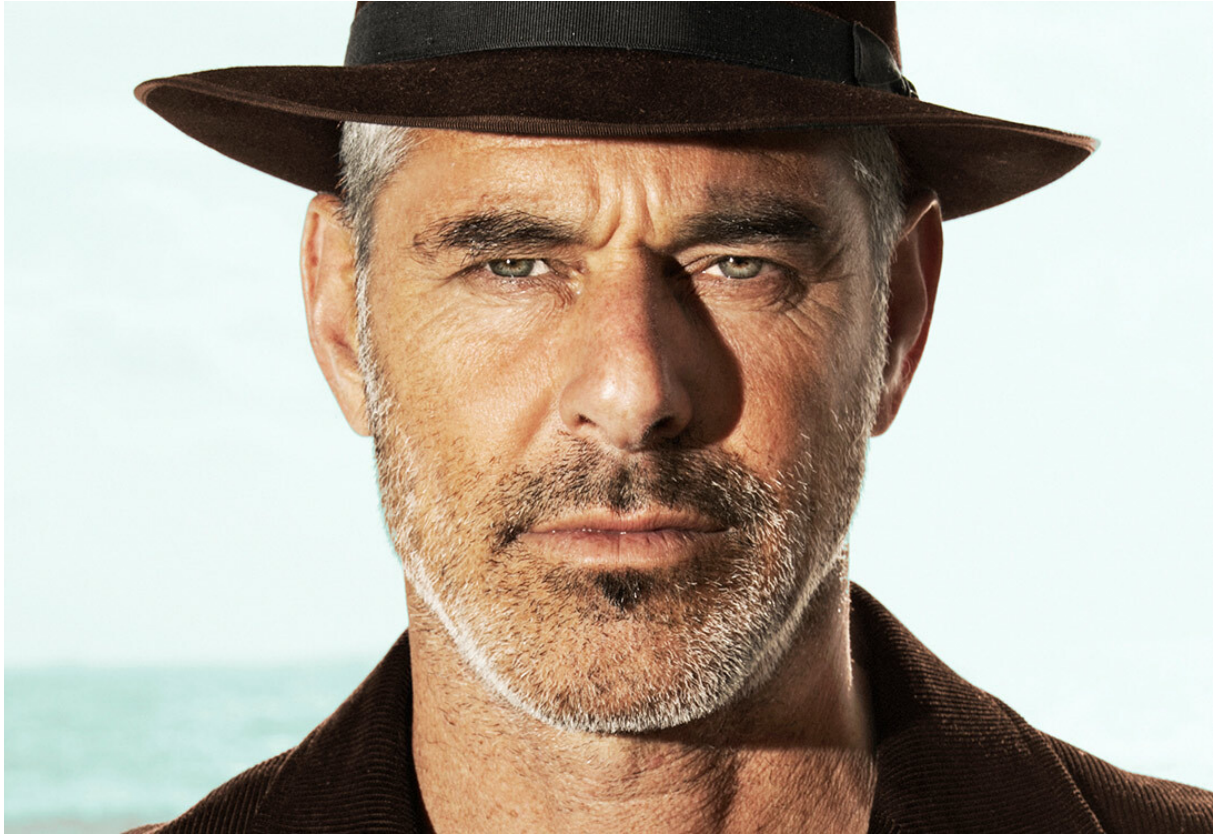

SCOUT

MODEL • AGENCY

MICHAEL P. SILVER

HEIGHT 186 cm BUST/WAIST/HIPS 99/80/98 cm EYES green HAIR salt & pepper SHOES 45 LOCATION Cape Town ZA

SCOUT

MICHAEL P. SILVER

MODEL • AGENCY

HEIGHT 186 cm BUST/WAIST/HIPS 99/80/98 cm EYES green HAIR salt & pepper SHOES 45 LOCATION Cape Town ZA

SCOUT

MODEL ● AGENCY

MICHAEL P. SILVER

HEIGHT 186 cm BUST/WAIST/HIPS 99/80/98 cm EYES green HAIR salt & pepper SHOES 45 LOCATION Cape Town ZA

SCOUT

MODEL ● AGENCY

MICHAEL P. SILVER

HEIGHT 186 cm BUST/WAIST/HIPS 99/80/98 cm EYES green HAIR salt & pepper SHOES 45 LOCATION Cape Town ZA

SCOUT

MODEL • AGENCY

MICHAEL P. SILVER

HEIGHT 186 cm BUST/WAIST/HIPS 99/80/98 cm EYES green HAIR salt & pepper SHOES 45 LOCATION Cape Town ZA