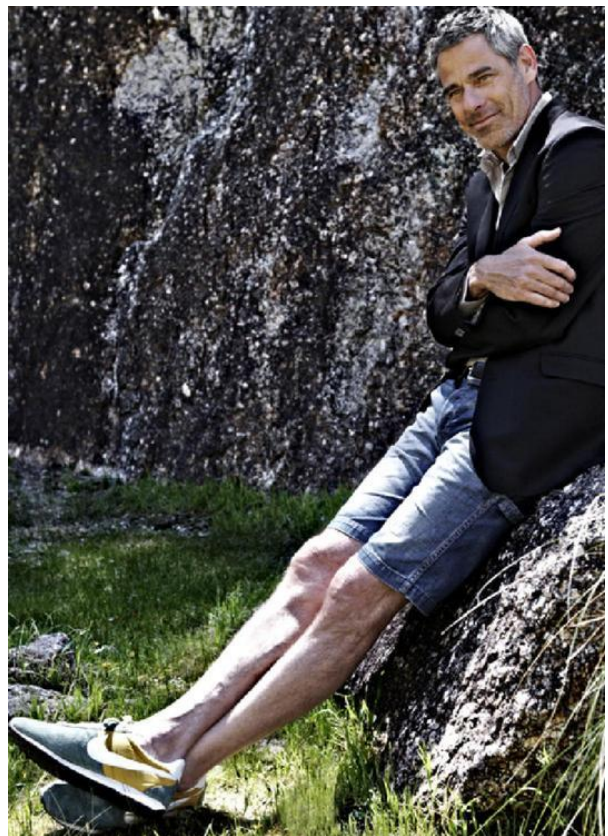

SCOUT

MODEL • AGENCY

MICHAEL P. SILVER

HEIGHT 186 cm BUST/WAIST/HIPS 99/80/98 cm EYES green HAIR salt & pepper SHOES 45 LOCATION Cape Town ZA

SCOUT

MICHAEL P. SILVER

MODEL • AGENCY

HEIGHT 186 cm BUST/WAIST/HIPS 99/80/98 cm EYES green HAIR salt & pepper SHOES 45 LOCATION Cape Town ZA

SCOUT

MODEL ● AGENCY

MICHAEL P. SILVER

HEIGHT 186 cm BUST/WAIST/HIPS 99/80/98 cm EYES green HAIR salt & pepper SHOES 45 LOCATION Cape Town ZA

SCOUT

MODEL ● AGENCY

MICHAEL P. SILVER

HEIGHT 186 cm BUST/WAIST/HIPS 99/80/98 cm EYES green HAIR salt & pepper SHOES 45 LOCATION Cape Town ZA

SCOUT

MODEL • AGENCY

MICHAEL P. SILVER

HEIGHT 186 cm BUST/WAIST/HIPS 99/80/98 cm EYES green HAIR salt & pepper SHOES 45 LOCATION Cape Town ZA