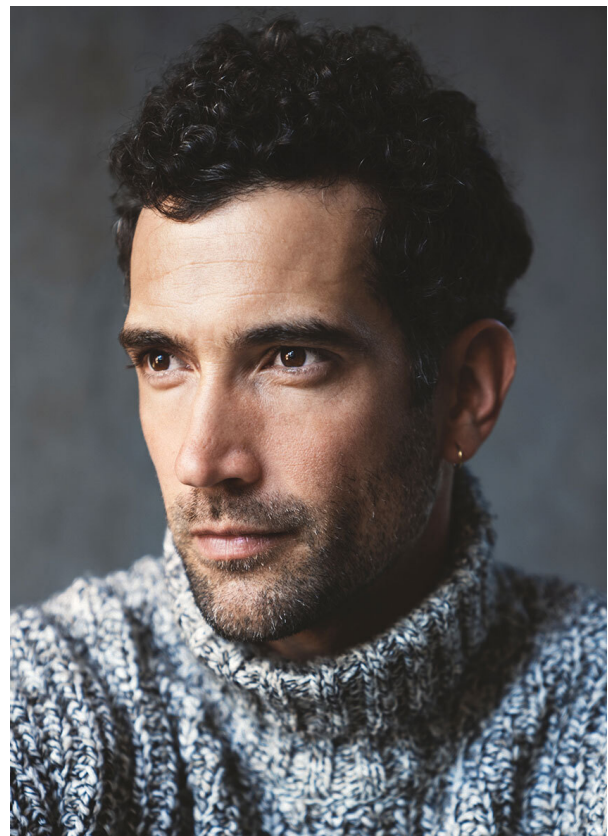

# SCOUT

MODEL • AGENCY

**MICHAEL A.** 30 PLUS

HEIGHT 185 cm BUST/WAIST/HIPS 97/77/97 cm EYES brown HAIR dark brown SHOES 42 LOCATION München DE