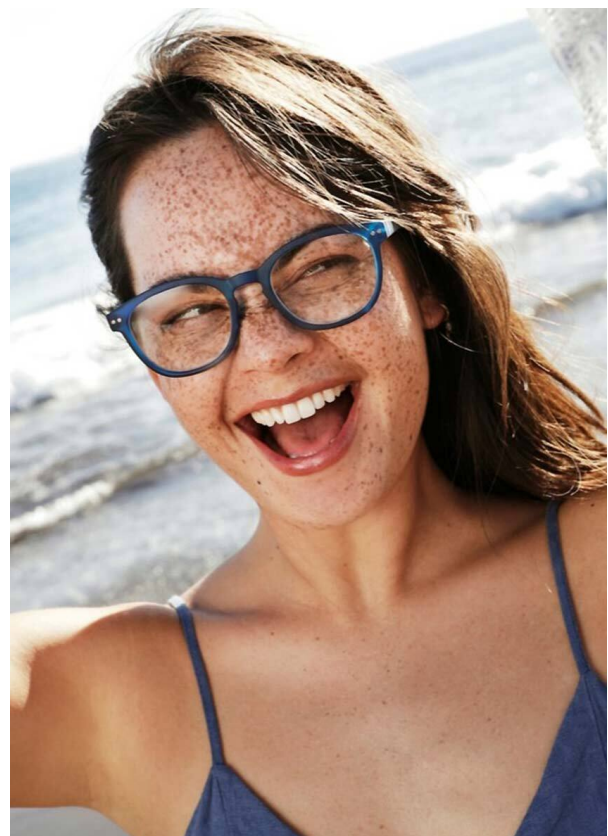

SCOUT

MODEL ● AGENCY

MELISSA V. 30 PLUS

HEIGHT 170 cm BUST/WAIST/HIPS 90/74/98 cm SIZE 38 EYES brown HAIR brown SHOES 38 LOCATION Amsterdam NL

SCOUT

MODEL ● AGENCY

MELISSA V. 30 PLUS

HEIGHT 170 cm BUST/WAIST/HIPS 90/74/98 cm SIZE 38 EYES brown HAIR brown SHOES 38 LOCATION Amsterdam NL

SCOUT

MODEL ● AGENCY

MELISSA V. 30 PLUS

HEIGHT 170 cm BUST/WAIST/HIPS 90/74/98 cm SIZE 38 EYES brown HAIR brown SHOES 38 LOCATION Amsterdam NL