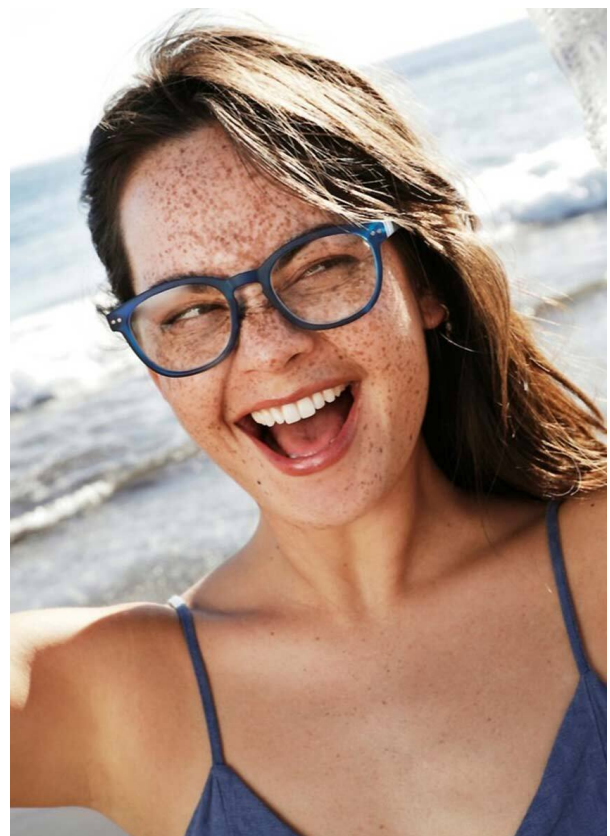

# SCOUT

MODEL ● AGENCY

**MELISSA V.** 30 PLUS

HEIGHT 170 cm BUST/WAIST/HIPS 90/74/98 cm SIZE 38 EYES brown HAIR brown SHOES 38 LOCATION Amsterdam NL

## MELISSA V. 30 PLUS

HEIGHT 170 cm BUST/WAIST/HIPS 90/74/98 cm SIZE 38 EYES brown HAIR brown SHOES 38 LOCATION Amsterdam NL