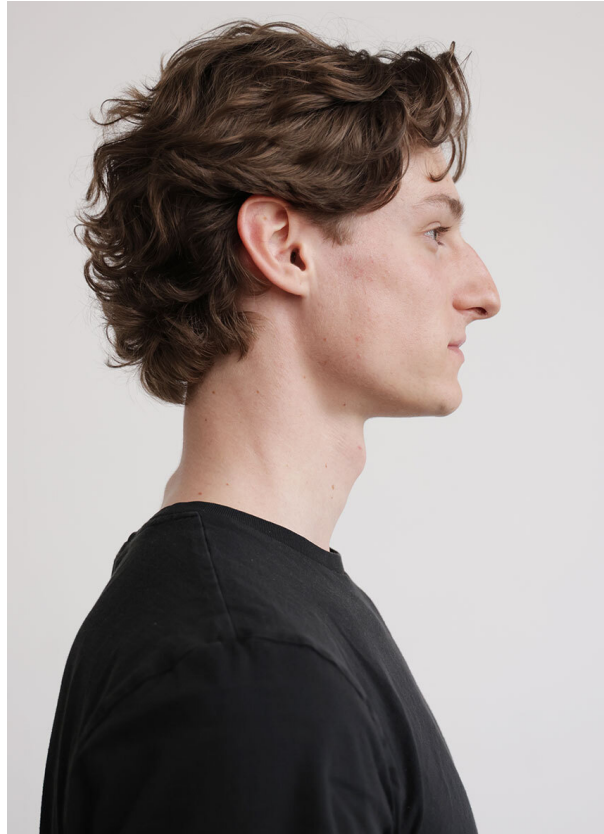

# SCOUT

MODEL • AGENCY

## MELCHIOR C. DEVELOPMENT

HEIGHT 186 cm BUST/WAIST/HIPS 91/75/94 cm EYES brown HAIR brown SHOES 44,5 LOCATION Basel CH