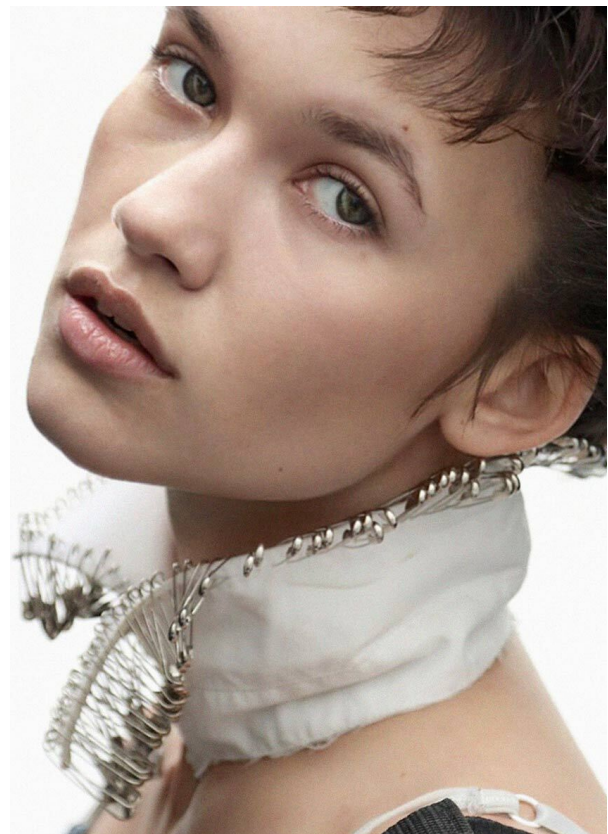

SCOUT

MODEL • AGENCY

MEGAN P. COMMERCIAL

HEIGHT 175 cm BUST/WAIST/HIPS 82/62/91 cm EYES green HAIR dark brown SHOES 39 LOCATION Cape Town SA

SCOUT

MODEL • AGENCY

MEGAN P. COMMERCIAL

HEIGHT 175 cm BUST/WAIST/HIPS 82/62/91 cm EYES green HAIR dark brown SHOES 39 LOCATION Cape Town SA