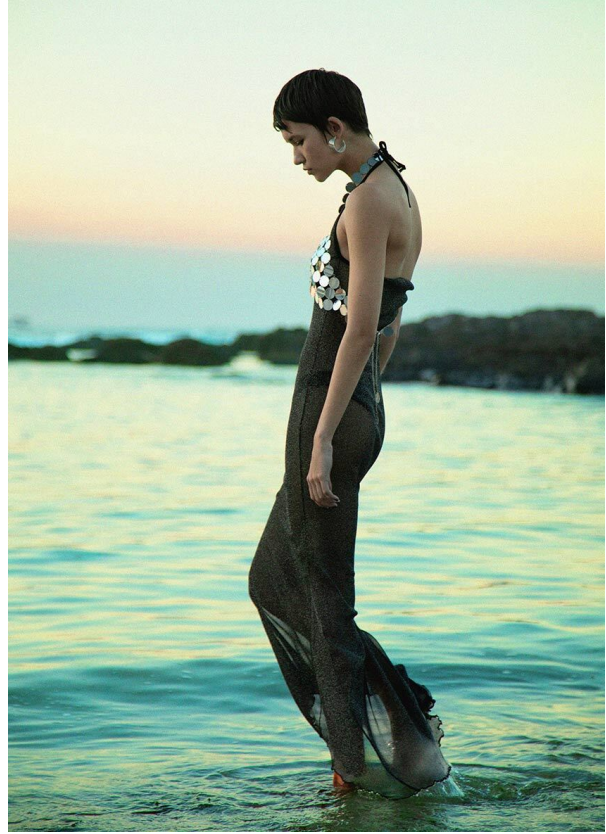

SCOUT

MODEL • AGENCY

MEGAN P. COMMERCIAL

HEIGHT 175 cm BUST/WAIST/HIPS 82/62/91 cm EYES green HAIR dark brown SHOES 39 LOCATION Cape Town SA

SCOUT

MODEL • AGENCY

MEGAN P. COMMERCIAL

HEIGHT 175 cm BUST/WAIST/HIPS 82/62/91 cm EYES green HAIR dark brown SHOES 39 LOCATION Cape Town SA

SCOUT

MODEL • AGENCY

MEGAN P. COMMERCIAL

HEIGHT 175 cm BUST/WAIST/HIPS 82/62/91 cm EYES green HAIR dark brown SHOES 39 LOCATION Cape Town SA