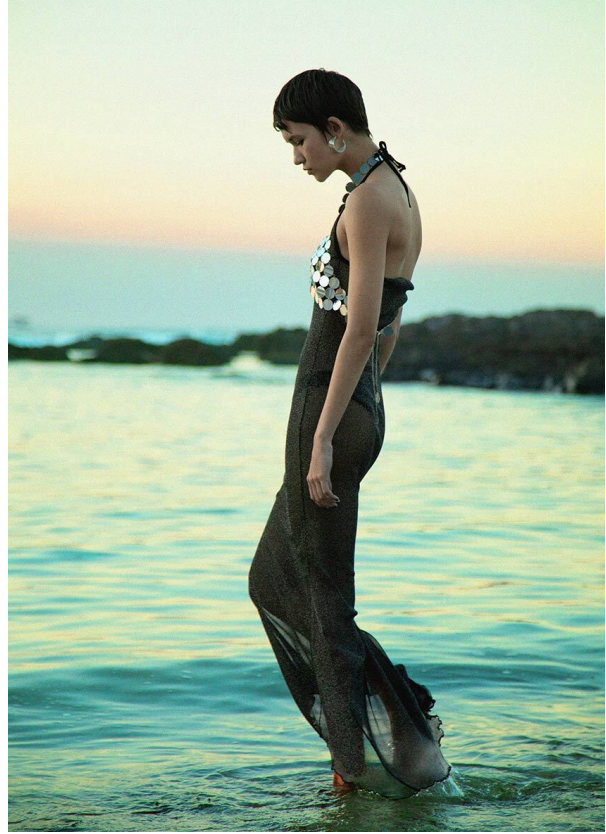

SCOUT

MODEL • AGENCY

MEGAN P. COMMERCIAL

HEIGHT 175 cm BUST/WAIST/HIPS 82/62/91 cm EYES green HAIR dark brown SHOES 39 LOCATION Cape Town SA

SCOUT

MODEL • AGENCY

MEGAN P. COMMERCIAL

HEIGHT 175 cm BUST/WAIST/HIPS 82/62/91 cm EYES green HAIR dark brown SHOES 39 LOCATION Cape Town SA

SCOUT

MODEL ● AGENCY

MEGAN P. COMMERCIAL

HEIGHT 175 cm BUST/WAIST/HIPS 82/62/91 cm EYES green HAIR dark brown SHOES 39 LOCATION Cape Town SA

SCOUT

MODEL • AGENCY

MEGAN P. COMMERCIAL

HEIGHT 175 cm BUST/WAIST/HIPS 82/62/91 cm EYES green HAIR dark brown SHOES 39 LOCATION Cape Town SA

SCOUT

MODEL • AGENCY

MEGAN P. COMMERCIAL

HEIGHT 175 cm BUST/WAIST/HIPS 82/62/91 cm EYES green HAIR dark brown SHOES 39 LOCATION Cape Town SA