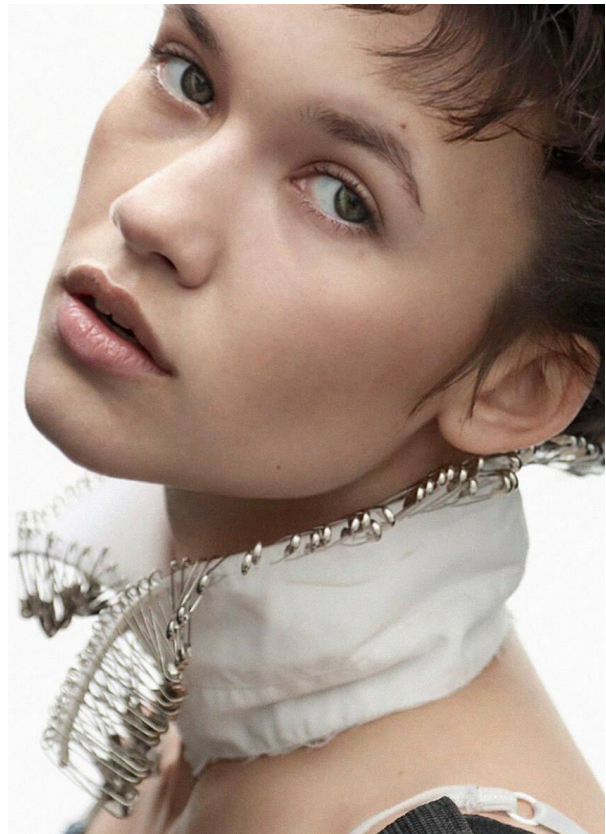

SCOUT

MODEL • AGENCY

MEGAN P. COMMERCIAL

HEIGHT 175 cm BUST/WAIST/HIPS 82/62/91 cm EYES green HAIR dark brown SHOES 39 LOCATION Cape Town SA

SCOUT

MODEL • AGENCY

MEGAN P. COMMERCIAL

HEIGHT 175 cm BUST/WAIST/HIPS 82/62/91 cm EYES green HAIR dark brown SHOES 39 LOCATION Cape Town SA

SCOUT

MODEL ● AGENCY

MEGAN P. COMMERCIAL

HEIGHT 175 cm BUST/WAIST/HIPS 82/62/91 cm EYES green HAIR dark brown SHOES 39 LOCATION Cape Town SA

SCOUT

MODEL • AGENCY

MEGAN P. COMMERCIAL

HEIGHT 175 cm BUST/WAIST/HIPS 82/62/91 cm EYES green HAIR dark brown SHOES 39 LOCATION Cape Town SA

SCOUT

MODEL • AGENCY

MEGAN P. COMMERCIAL

HEIGHT 175 cm BUST/WAIST/HIPS 82/62/91 cm EYES green HAIR dark brown SHOES 39 LOCATION Cape Town SA