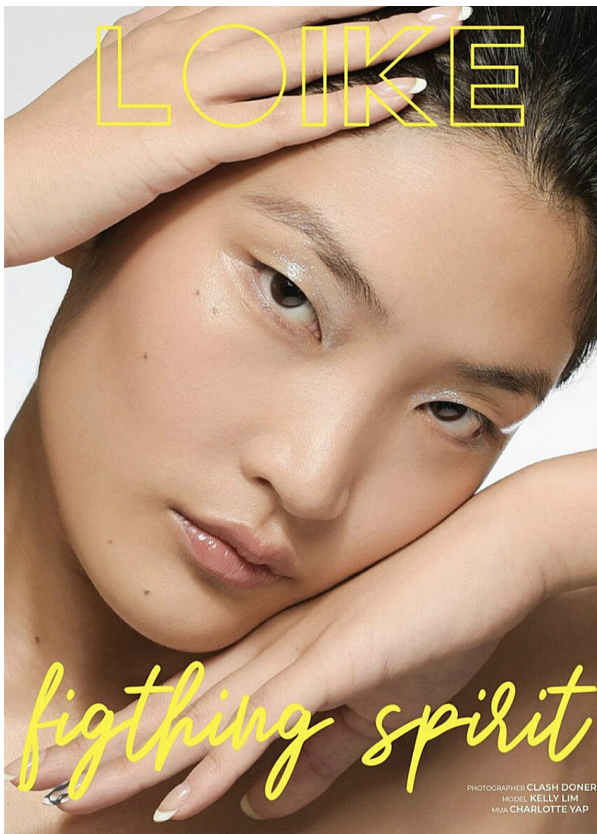

SCOUT

MODEL • AGENCY

MAY SIU L. MAIN

HEIGHT 173 cm BUST/WAIST/HIPS 82/61.5/90.5 cm EYES brown HAIR black SHOES 39 LOCATION London UK

SCOUT

MODEL • AGENCY

MAY SIU L. MAIN

HEIGHT 173 cm BUST/WAIST/HIPS 82/61.5/90.5 cm EYES brown HAIR black SHOES 39 LOCATION London UK

PHOTOGRAPHED BY EDMUND LEE
TEXT BY SYAMEEN SALEHALDIN
CREATIVE DIRECTION &
STYLING BY AI LIM

Turtleneck dress in
wool. Ball earrings
in metal and short
coat in wool.

SCOUT

MODEL • AGENCY

MAY SIU L. MAIN

HEIGHT 173 cm BUST/WAIST/HIPS 82/61.5/90.5 cm EYES brown HAIR black SHOES 39 LOCATION London UK

SCOUT

MODEL • AGENCY

MAY SIU L. MAIN

HEIGHT 173 cm BUST/WAIST/HIPS 82/61.5/90.5 cm EYES brown HAIR black SHOES 39 LOCATION London UK

左页
CHANEL耳饰
CHANEL FINE JEWELLERY
COCO CRUSH 棒式白金
与白金戒指
COCO CRUSH TOI ET MOI
白金时标白金镶钻戒指
白金镶钻戒指
本页
CHANEL背心 长链
PRESAIRE ORIGINAL
EDITION 腕表
CHANEL FINE JEWELLERY
COMÈTE CHRONOMETRE 镶钻
白金时标 白金镶钻戒指