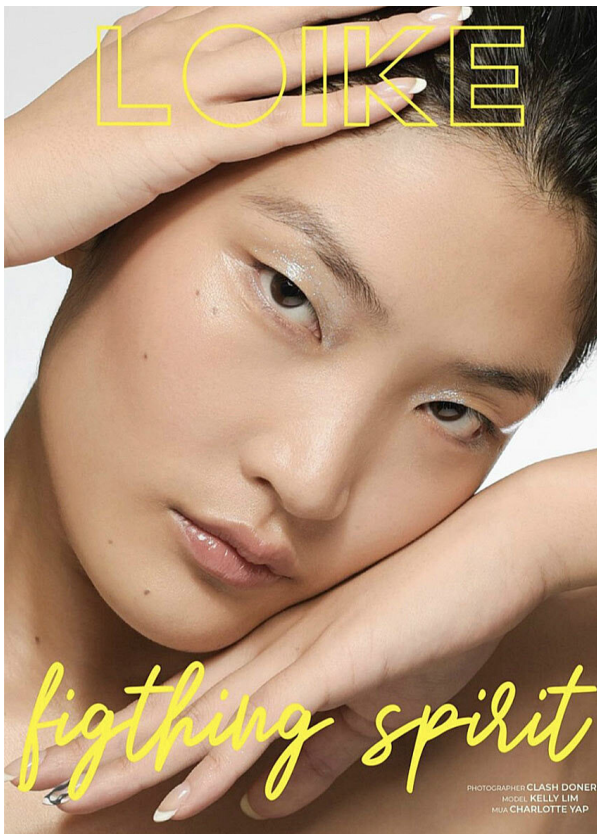

SCOUT

MODEL • AGENCY

MAY SIU L. ^{MAIN}

HEIGHT 173 cm BUST/WAIST/HIPS 82/61.5/90.5 cm EYES brown HAIR black SHOES 39 LOCATION London UK

SCOUT

MODEL • AGENCY

MAY SIU L. MAIN

HEIGHT 173 cm BUST/WAIST/HIPS 82/61.5/90.5 cm EYES brown HAIR black SHOES 39 LOCATION London UK

PHOTOGRAPHED BY EDMUND LEE
TEXT BY SYAMEEN SALEHALDIN
CREATIVE DIRECTION &
STYLING BY AI LIM

Turtleneck dress in
wool. Ball earrings
in metal and short
coat in wool.

SCOUT

MODEL • AGENCY

MAY SIU L. MAIN

HEIGHT 173 cm BUST/WAIST/HIPS 82/61.5/90.5 cm EYES brown HAIR black SHOES 39 LOCATION London UK

SCOUT

MODEL • AGENCY

MAY SIU L. MAIN

HEIGHT 173 cm BUST/WAIST/HIPS 82/61.5/90.5 cm EYES brown HAIR black SHOES 39 LOCATION London UK

左页
CHANEL对形
CHANEL FINE JEWELLERY
COCO CRUSH 棒式白金
与白金戒指
COCO CRUSH TOI ET MOI
白金时金镶钻戒指
白金镶钻戒指
本页
CHANEL 爱心 长链
PRESAIRE ORIGINAL
EDITION 腕表
CHANEL FINE JEWELLERY
COMÈTE CHRONOMÈTRE 镶钻
黄金时表 白金镶钻戒指