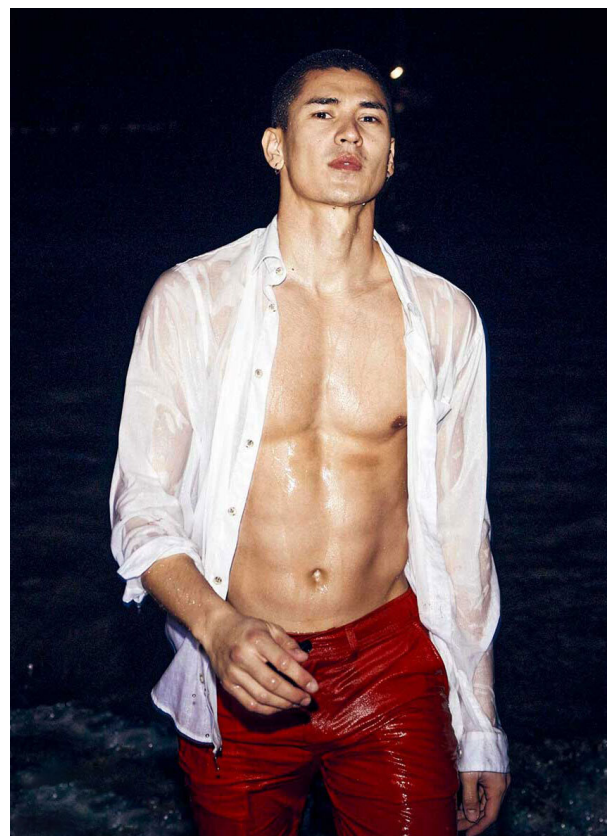

SCOUT

MODEL • AGENCY

MAURITIUS L. IN TOWN

HEIGHT 185 cm BUST/WAIST/HIPS 95/77/96 cm EYES brown HAIR dark brown SHOES 43 LOCATION Basel CH