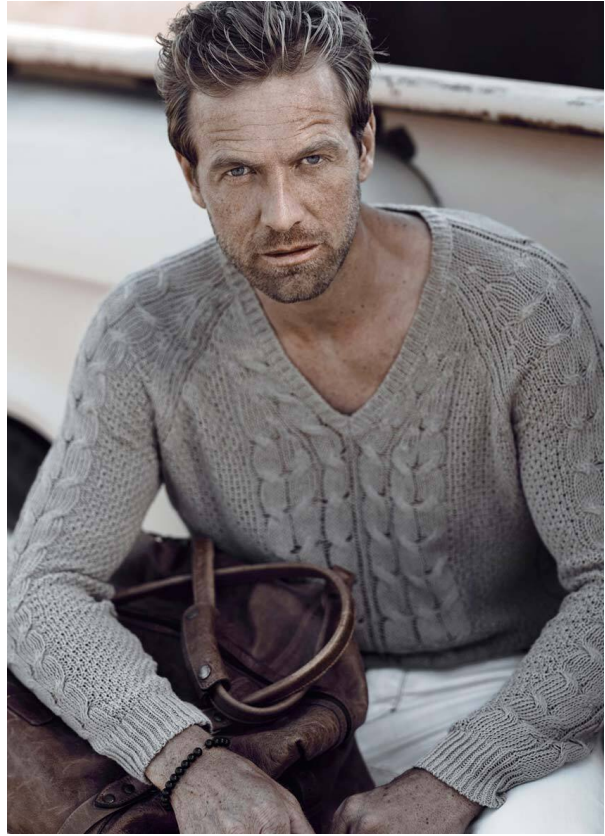

# SCOUT

MODEL • AGENCY

**MATTHIAS L.** 40 PLUS

HEIGHT 186 cm BUST/WAIST/HIPS 98/81/95 cm EYES blue HAIR blonde SHOES 44 LOCATION Zürich CH

ion at [www.mondaine.com](http://www.mondaine.com)

This advertisement features a man in a light-colored jacket and jeans standing with a bicycle in a circular frame against a green background. To the right, a Mondaine evo2 watch with a white dial and black leather strap is displayed. The text 'ABILITY OOKED OD' is partially visible on the left. The Mondaine logo and slogan 'AS ICONIC AS YOU' are at the bottom right.

THE VINTAGE  
WATCH TO WATCH

Cushion

MONDAINE®  
Swiss + Watch  
AS ICONIC AS YOU

100% CO<sub>2</sub> neutral  
Find out more about the Cushion collection at [www.mondaine.com](http://www.mondaine.com)

This advertisement shows a man in a dark suit standing in front of a large clock face. A Mondaine Cushion watch with a metal mesh strap is shown in the foreground. The text 'THE VINTAGE WATCH TO WATCH' is at the top left. The Mondaine logo and slogan 'AS ICONIC AS YOU' are at the bottom right. A '100% CO<sub>2</sub> neutral' logo and website information are at the bottom left.