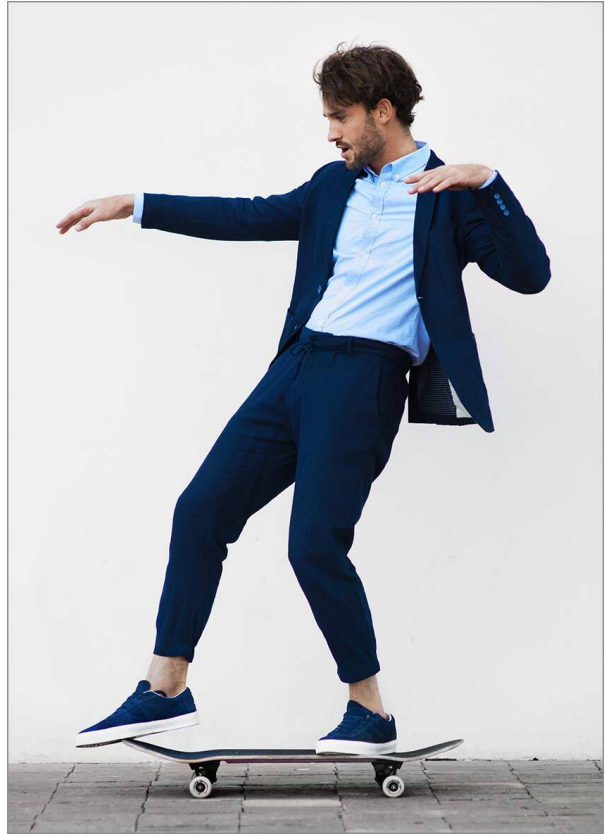

SCOUT

MODEL • AGENCY

MATT G. 30 PLUS

HEIGHT 183 cm BUST/WAIST/HIPS 100/79/100 cm EYES brown HAIR brown SHOES 44.5 LOCATION Cape Town

SCOUT

MODEL ● AGENCY

MATT G. 30 PLUS

HEIGHT 183 cm BUST/WAIST/HIPS 100/79/100 cm EYES brown HAIR brown SHOES 44.5 LOCATION Cape Town

SCOUT

MODEL • AGENCY

MATT G. 30 PLUS

HEIGHT 183 cm BUST/WAIST/HIPS 100/79/100 cm EYES brown HAIR brown SHOES 44.5 LOCATION Cape Town

You need something
a little out there to offset
your manly features.
A pair of shades in a
bright metallic tint in blue
or red is the way to go

Billabong shirt R2199,95
Vista wetsuit, model's
own. Billabong Explorer
sunglasses R2 590, MSP
Billabong R449 per pack.
DWG brand's surfboard,
model's own

114 GOSTYLE • SPRING/SUMMER • 2016/17 / 04.00.24

SCOUT

MODEL • AGENCY

MATT G. 30 PLUS

HEIGHT 183 cm BUST/WAIST/HIPS 100/79/100 cm EYES brown HAIR brown SHOES 44.5 LOCATION Cape Town

SCOUT

MODEL • AGENCY

MATT G. 30 PLUS

HEIGHT 183 cm BUST/WAIST/HIPS 100/79/100 cm EYES brown HAIR brown SHOES 44.5 LOCATION Cape Town