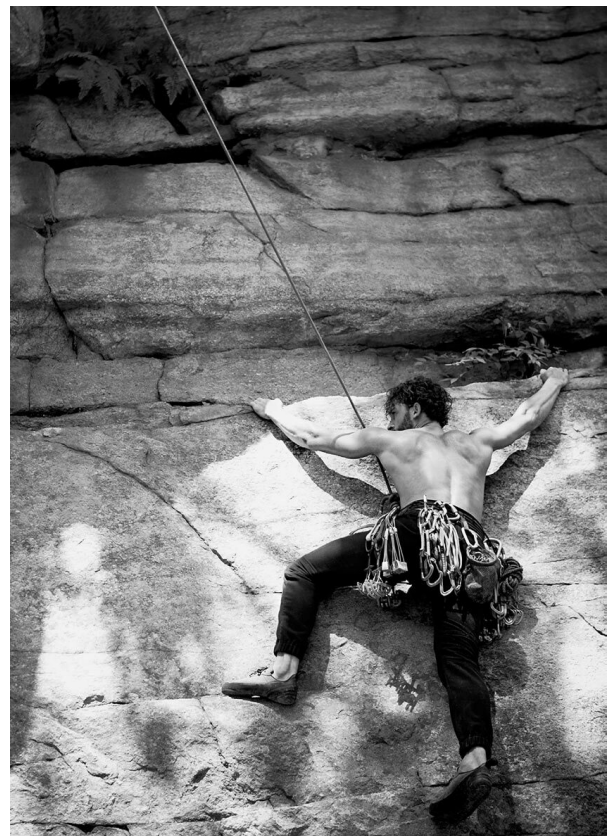

SCOUT

MODEL • AGENCY

MATT G. 30 PLUS

HEIGHT 183 cm BUST/WAIST/HIPS 100/79/100 cm EYES brown HAIR brown SHOES 44.5 LOCATION Cape Town