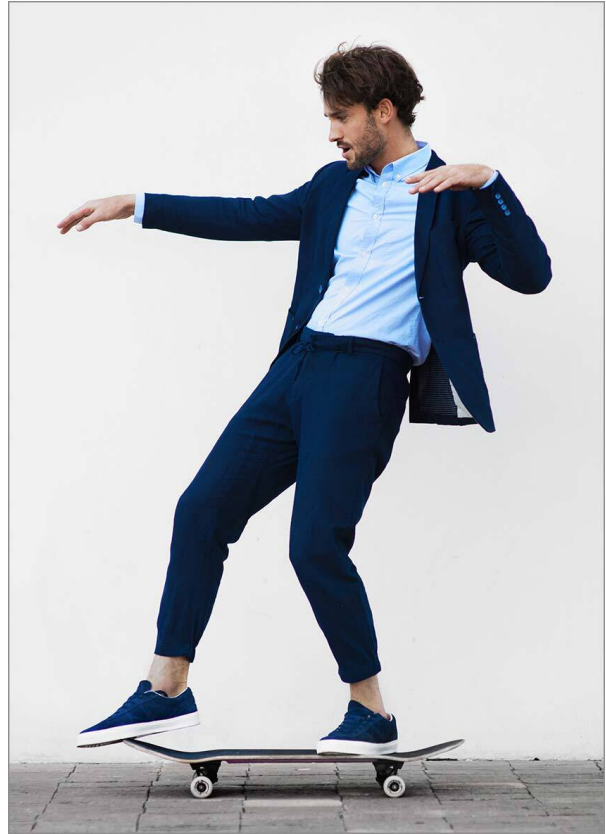

SCOUT

MODEL ● AGENCY

MATT G. 30 PLUS

HEIGHT 183 cm BUST/WAIST/HIPS 100/79/100 cm EYES brown HAIR brown SHOES 44.5 LOCATION Cape Town

SCOUT

MODEL • AGENCY

MATT G. 30 PLUS

HEIGHT 183 cm BUST/WAIST/HIPS 100/79/100 cm EYES brown HAIR brown SHOES 44.5 LOCATION Cape Town

SCOUT

MODEL • AGENCY

MATT G. 30 PLUS

HEIGHT 183 cm BUST/WAIST/HIPS 100/79/100 cm EYES brown HAIR brown SHOES 44.5 LOCATION Cape Town

You need something
a little out there to offset
your manly features.
A pair of shades in a
bright metallic tint in blue
or red is the way to go

Billabong shirt R2199,95
Vista wetsuit, model's
own. Billabong Explorer
sunglasses R2 590, MSP
billabong R449 per pack,
DWS brand surfboard,
model's own

114 GOSTYLE • SPRING/SUMMER • 2016/17 / 04.00.2A

SCOUT

MODEL • AGENCY

MATT G. 30 PLUS

HEIGHT 183 cm BUST/WAIST/HIPS 100/79/100 cm EYES brown HAIR brown SHOES 44.5 LOCATION Cape Town

SCOUT

MODEL ● AGENCY

MATT G. 30 PLUS

HEIGHT 183 cm BUST/WAIST/HIPS 100/79/100 cm EYES brown HAIR brown SHOES 44.5 LOCATION Cape Town