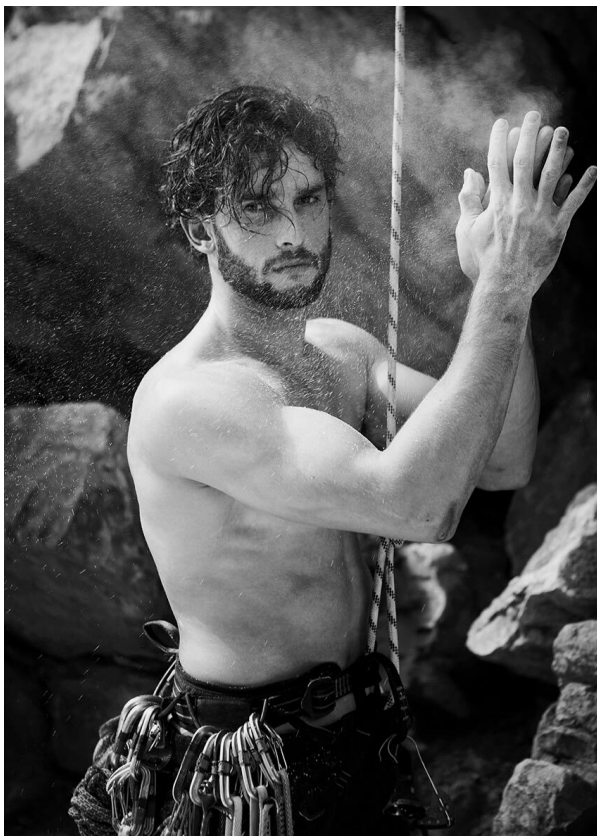

SCOUT

MODEL • AGENCY

MATT G. 30 PLUS

HEIGHT 183 cm BUST/WAIST/HIPS 100/79/100 cm EYES brown HAIR brown SHOES 44.5 LOCATION Cape Town