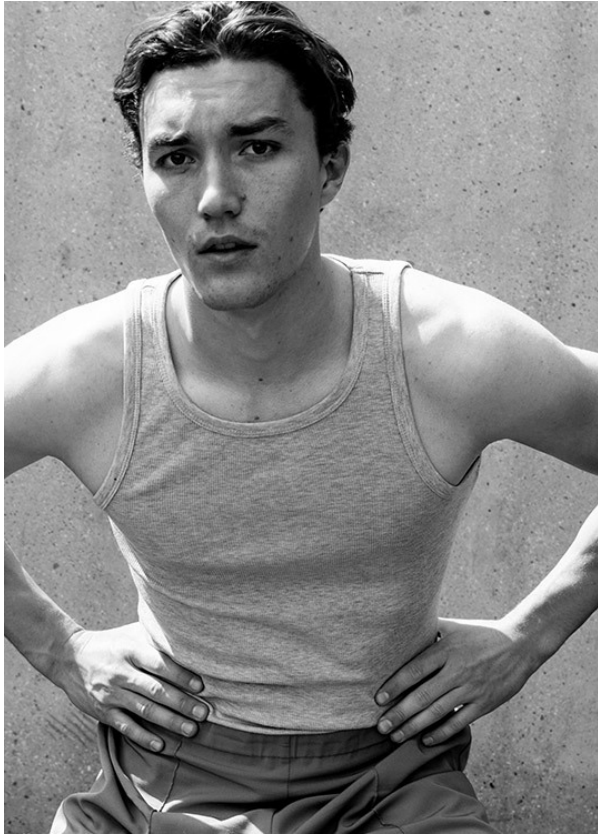

SCOUT

MATIAS M. IN TOWN

MODEL • AGENCY

HEIGHT 187 cm BUST/WAIST/HIPS 101/82/103 cm EYES brown HAIR brown SHOES 44 LOCATION Bern CH

SCOUT

MODEL ● AGENCY

MATIAS M. IN TOWN

HEIGHT 187 cm BUST/WAIST/HIPS 101/82/103 cm EYES brown HAIR brown SHOES 44 LOCATION Bern CH

SCOUT

MODEL • AGENCY

MATIAS M. IN TOWN

HEIGHT 187 cm BUST/WAIST/HIPS 101/82/103 cm EYES brown HAIR brown SHOES 44 LOCATION Bern CH

THE APARTMENT STORE

THE APARTMENT STORE

SCOUT

MATIAS M. IN TOWN

MODEL • AGENCY

HEIGHT 187 cm BUST/WAIST/HIPS 101/82/103 cm EYES brown HAIR brown SHOES 44 LOCATION Bern CH

ALLSAINTS
ANTONY MORATO
BOSS
MANUEL RITZ
POLO
SCUTCHER BODY
HUGO
TIGER OF SWEDEN
DRYKORN
paul

**FOR ME
& my Buddy**

PKZ
MEN & WOMEN

A NEW FASHION EXPERIENCE

10%
WELCOME
DAYS

SCOUT

MODEL • AGENCY

MATIAS M. IN TOWN

HEIGHT 187 cm BUST/WAIST/HIPS 101/82/103 cm EYES brown HAIR brown SHOES 44 LOCATION Bern CH

SCOUT