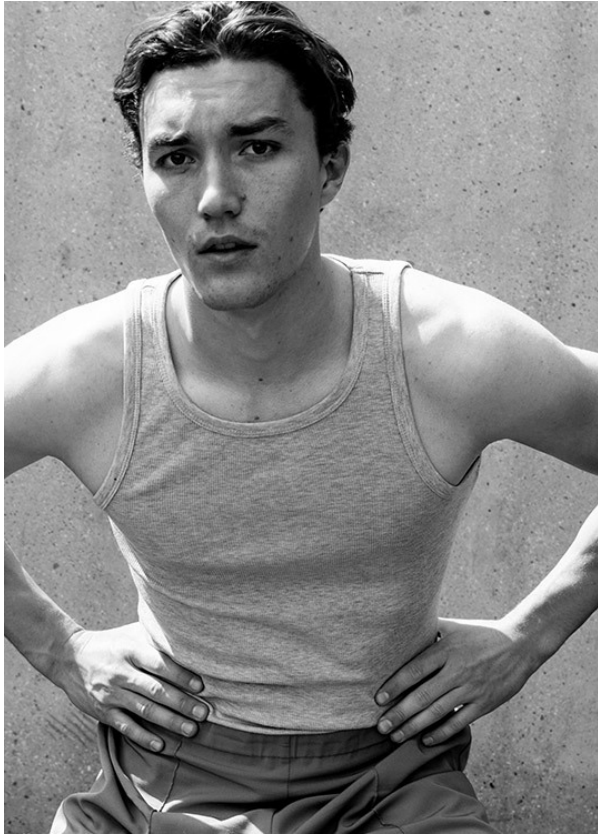

SCOUT

MATIAS M. IN TOWN

MODEL • AGENCY

HEIGHT 187 cm BUST/WAIST/HIPS 101/82/103 cm EYES brown HAIR brown SHOES 44 LOCATION Bern CH

SCOUT

MODEL ● AGENCY

MATIAS M. IN TOWN

HEIGHT 187 cm BUST/WAIST/HIPS 101/82/103 cm EYES brown HAIR brown SHOES 44 LOCATION Bern CH

SCOUT

MODEL • AGENCY

MATIAS M. IN TOWN

HEIGHT 187 cm BUST/WAIST/HIPS 101/82/103 cm EYES brown HAIR brown SHOES 44 LOCATION Bern CH

THE APARTMENT STORE

THE APARTMENT STORE

SCOUT

MATIAS M. IN TOWN

MODEL • AGENCY

HEIGHT 187 cm BUST/WAIST/HIPS 101/82/103 cm EYES brown HAIR brown SHOES 44 LOCATION Bern CH

ALLSAINTS
ANTONY MORATO
BOSS
MANUEL RITZ
POLO
SCUTCHER BODY
HUGO
TIGER OF SWEDEN
DRYKORN
paul

**FOR ME
& my Buddy**

PKZ
MEN & WOMEN

10%
WELCOME
DAYS

A NEW FASHION EXPERIENCE

SCOUT

MODEL • AGENCY

MATIAS M. IN TOWN

HEIGHT 187 cm BUST/WAIST/HIPS 101/82/103 cm EYES brown HAIR brown SHOES 44 LOCATION Bern CH

SCOUT