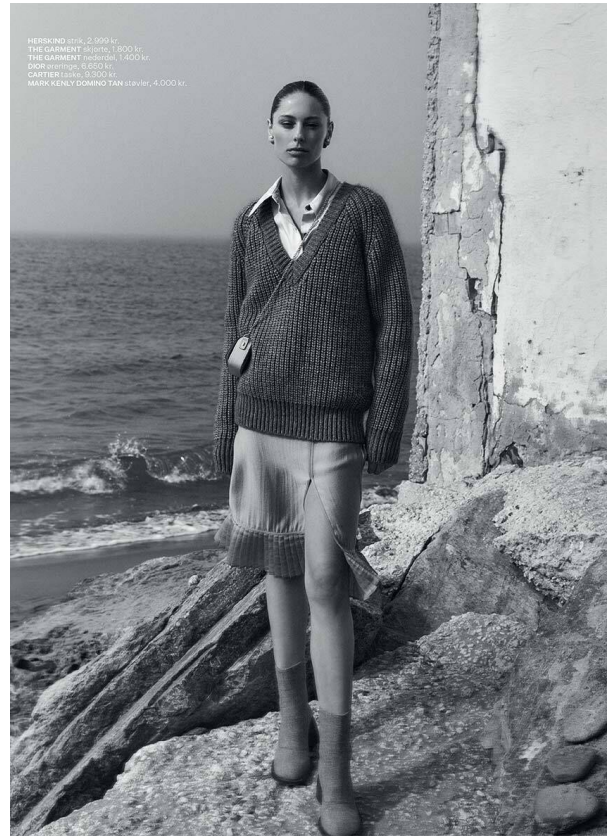

SCOUT

MODEL • AGENCY

MATHILDE G. MAIN

HEIGHT 178 cm BUST/WAIST/HIPS 88/60/89 cm EYES blue HAIR brown SHOES 39 LOCATION Copenhagen DK

JUNI - JULI COSTUME 84

SCOUT

MODEL • AGENCY

MATHILDE G. MAIN

HEIGHT 178 cm BUST/WAIST/HIPS 88/60/89 cm EYES blue HAIR brown SHOES 39 LOCATION Copenhagen DK

SCOUT

MODEL • AGENCY

MATHILDE G. MAIN

HEIGHT 178 cm BUST/WAIST/HIPS 88/60/89 cm EYES blue HAIR brown SHOES 39 LOCATION Copenhagen DK

Badedragt med kryds på ryggen,
Bower, 1.397 kr.
Perlekæde om hændled, stylisten
egen.

SCOUT

MODEL • AGENCY

MATHILDE G. MAIN

HEIGHT 178 cm BUST/WAIST/HIPS 88/60/89 cm EYES blue HAIR brown SHOES 39 LOCATION Copenhagen DK