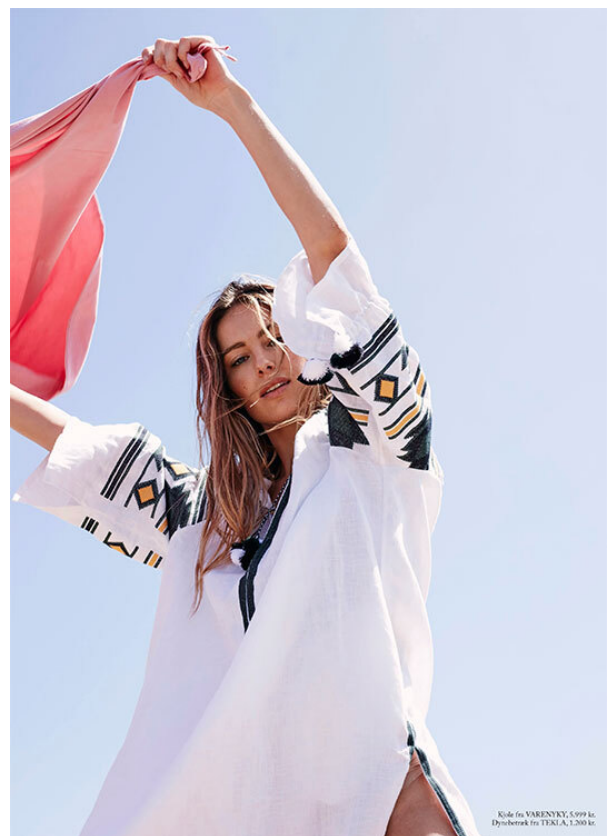

SCOUT

MODEL • AGENCY

MATHILDE G. MAIN

HEIGHT 178 cm BUST/WAIST/HIPS 88/60/89 cm EYES blue HAIR brown SHOES 39 LOCATION Copenhagen DK

Badedragt med kryds på ryggen,
Bower, 1.397 kr.
Perlekæde om hændled, stylisten
egen.