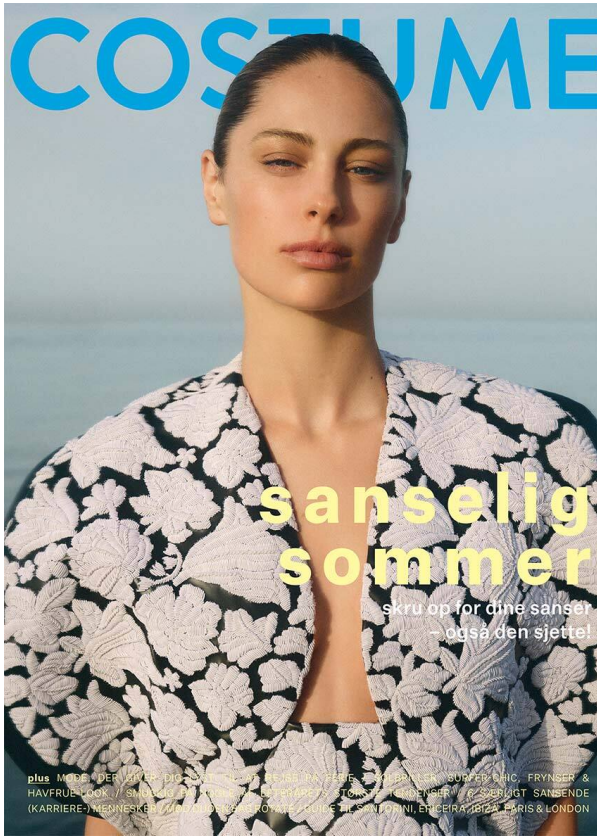

SCOUT

MODEL • AGENCY

MATHILDE G. MAIN

HEIGHT 178 cm BUST/WAIST/HIPS 88/60/89 cm EYES blue HAIR brown SHOES 39 LOCATION Copenhagen DK

JUNI - JULI COSTUME 84

SCOUT

MODEL • AGENCY

MATHILDE G. MAIN

HEIGHT 178 cm BUST/WAIST/HIPS 88/60/89 cm EYES blue HAIR brown SHOES 39 LOCATION Copenhagen DK

SCOUT

MODEL • AGENCY

MATHILDE G. MAIN

HEIGHT 178 cm BUST/WAIST/HIPS 88/60/89 cm EYES blue HAIR brown SHOES 39 LOCATION Copenhagen DK

Badedragt med kryds på ryggen,
Bower, 1.397 kr.
Perlekæde om hændled, stylisten
egen.

SCOUT

MODEL • AGENCY

MATHILDE G. MAIN

HEIGHT 178 cm BUST/WAIST/HIPS 88/60/89 cm EYES blue HAIR brown SHOES 39 LOCATION Copenhagen DK