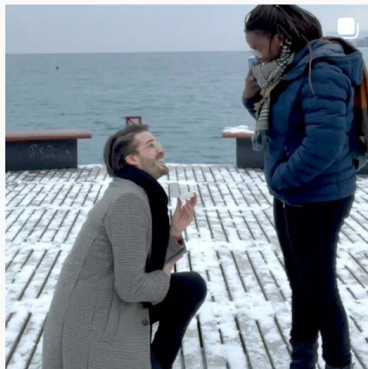

SCOUT

MODEL ● AGENCY

MATHIEU B. 20 PLUS

HEIGHT 186 cm BUST/WAIST/HIPS 96/82/94 cm EYES green HAIR dark blonde SHOES 42 LOCATION Martigny CH

SCOUT

MODEL ● AGENCY

MATHIEU B. 20 PLUS

HEIGHT 186 cm BUST/WAIST/HIPS 96/82/94 cm EYES green HAIR dark blonde SHOES 42 LOCATION Martigny CH

Instagram

SCOUT

MODEL ● AGENCY

MATHIEU B. 20 PLUS

HEIGHT 186 cm BUST/WAIST/HIPS 96/82/94 cm EYES green HAIR dark blonde SHOES 42 LOCATION Martigny CH