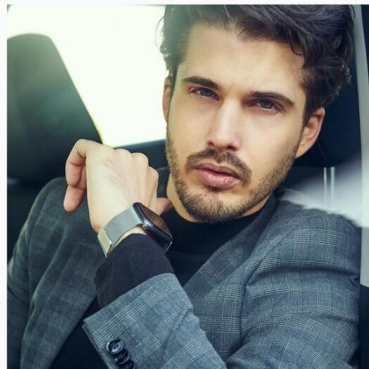

SCOUT

MODEL ● AGENCY

MATHIEU B. 20 PLUS

HEIGHT 186 cm BUST/WAIST/HIPS 96/82/94 cm EYES green HAIR dark blonde SHOES 42 LOCATION Martigny CH

SCOUT

MODEL ● AGENCY

MATHIEU B. 20 PLUS

HEIGHT 186 cm BUST/WAIST/HIPS 96/82/94 cm EYES green HAIR dark blonde SHOES 42 LOCATION Martigny CH

Instagram

SCOUT

MODEL ● AGENCY

MATHIEU B. 20 PLUS

HEIGHT 186 cm BUST/WAIST/HIPS 96/82/94 cm EYES green HAIR dark blonde SHOES 42 LOCATION Martigny CH